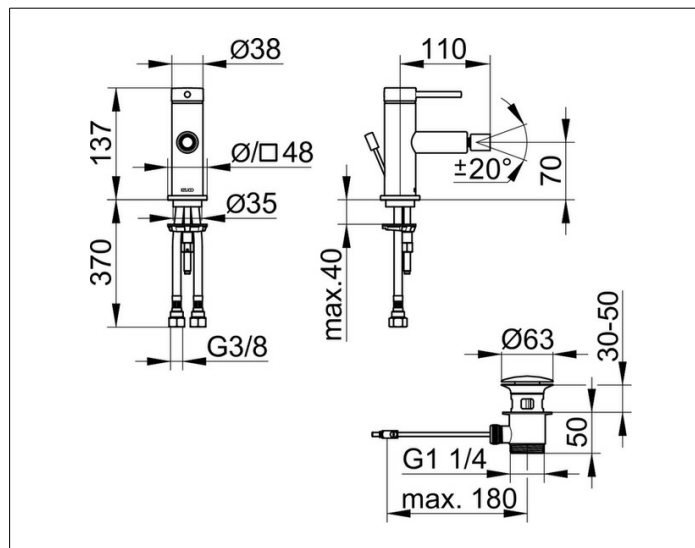

**IXMO**

**59509012000 Single lever bidet mixer**

**PRODUCT**

**DRAWING**

**PRODUCT ATTRIBUTES**

with pop-up waste 1 1/4 inch  
mit runder Rosette,  
single hole installation  
cartridge with ceramic discs  
Ball-joint aerator cache T J M 18,5x1  
pressure hoses 435 mm, G 3/8 inch  
flow rate reduced to 7,6 l/min.

**SURFACE**

chrome-plated

**DIMENSION**

IXMO Soft, Rosette rund

**SPECIFICATIONS**

KEUCO, IXMO, Single lever bidet mixer, 59509012000, Single lever bidet mixer, with square and round rosette in highgloss chrome-plated surface in IXMO Design SOFT, with pop-up waste with G 1 1/4 inch connection thread,

Unique technology, multifunctional minimalism: With IXMO, functions are intelligently combined, Design: round, surface mounting, material: low-dezincification brass, chrome-plated, total height: 136mm, height to bottom edge of aerator: 70mm, width: 48mm, projection: 110mm, rosette size: Ø 48mm, round rosette is included in delivery, square rosette measuring 48 x 48mm is optionally available (article no.: 59599010202)

single hole installation with quick installation system, cartridge: high quality cartridge with ceramic discs, single lever mixer, aerator cache TT M 18,5x1, ball joint, restricted flow rate 7,6 l/min,