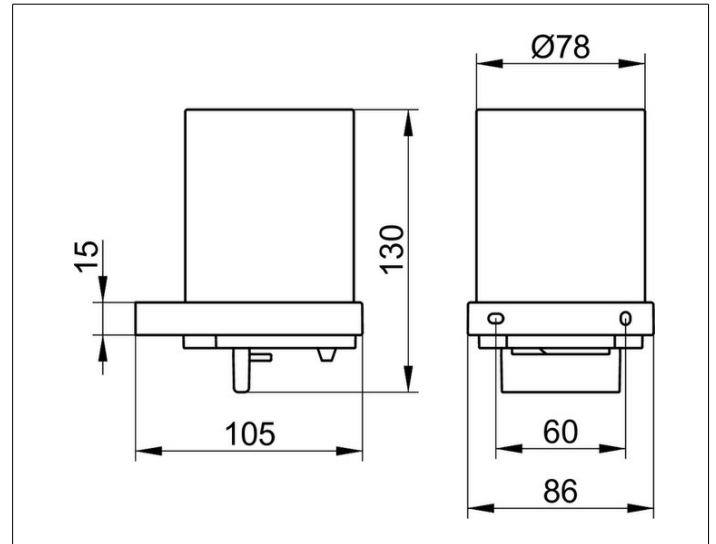

**Edition 90 Square**  
**19152019000 Lotion dispenser**

**PRODUCT**

**DRAWING**

**PRODUCT ATTRIBUTES**

crystal glass matt, complete with holder and pump  
 Capacity: approx. 180 ml  
 Dosage: approx. 0,5ml/stroke

**SURFACE**

chrome-plated

**SPECIFICATIONS**

KEUCO EDITION 90 SQUARE - Lotion dispenser for liquid soap - 19152019000  
 Accessories for the modern bathroom design  
 Filigree design - The square - a strong form - Refines the bathroom - Capacity 180ml/ ca 0,5ml/stroke - Complete with holder and pump, crystal glass matt

Width / ø : 86 mm - Height: 130 mm - Dimension: 105 mm  
 Material: Metal/Crystal glass  
 Surface: chrome/crystal glass

The product is screwed on - Concealed fastening - Including corrosion-free fastening material