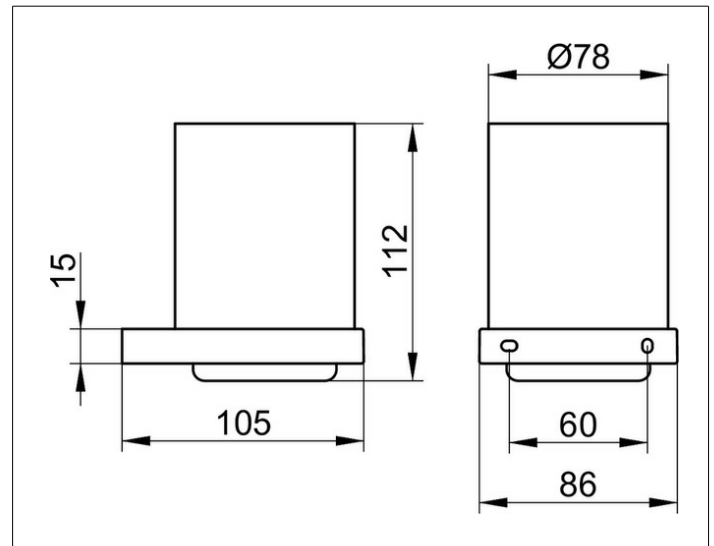

Edition 90 Square
19150019000 Tumbler holder

PRODUCT

DRAWING

PRODUCT ATTRIBUTES

complete with crystal glass tumbler

SURFACE

chrome-plated

SPECIFICATIONS

Width / ϕ : 86 mm - Height: 112 mm - Dimension: 105 mm

Material: Metal/Crystal glass

Surface: chrome/crystal glass

The product is screwed on - Concealed fastening - Including corrosion-free fastening material