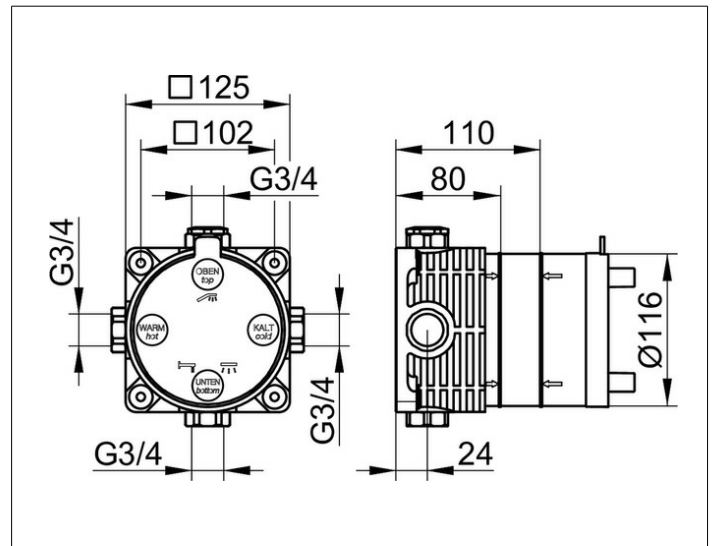

Generic fittings

5997000070 FLEXX.BOXX universal box DN 20

PRODUCT

DRAWING

PRODUCT ATTRIBUTES

suitable for all concealed bath & shower mixers  
 concealed thermostat with/without shut-off valve,  
 installation depth 80 - 110 mm

SPECIFICATIONS

Keuco Flexx Boxx Unit, concealed, DN 20, 5997000070  
 Universal unit dezincification brass, suitable for concealed bath and shower  
 mixer and concealed thermostats with/without cut-off, Flush-shell-set without  
 finishing parts in one-piece elastomer casing and with a cap, mounting  
 depth compensation with additional sealing cuff 30 mm, Flow class BB