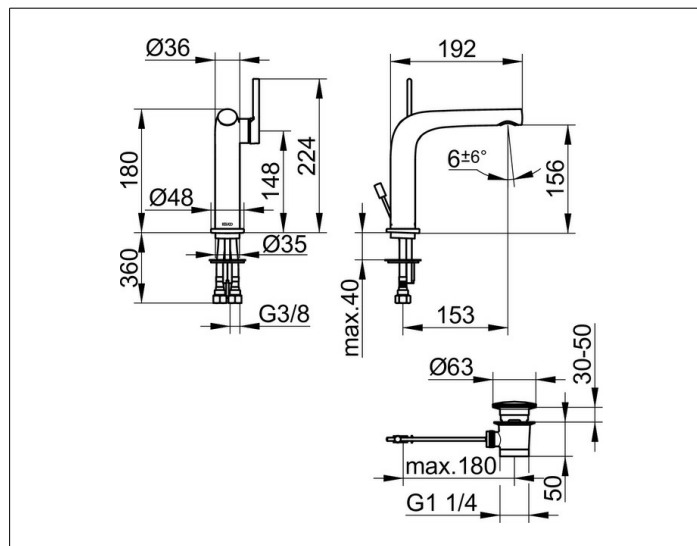

Edition 400

51502010000 Single lever basin mixer 150

PRODUCT

DRAWING

PRODUCT ATTRIBUTES

with pop-up waste 1 1/4 inch,
single hole installation,
cartridge with ceramic discs,
aerator SLIM SSR M 24x1, adjustable,
pressure hoses 435 mm, G 3/8 inch
flow rate reduced to 7,6 l/min.

SURFACE

chrome-plated

SPECIFICATIONS

KEUCO Edition 400 Single lever basin mixer 150, 51502010000
single lever mixer chrome-plated,
sculptural design,
single hole installation,
with pop-up waste 1 1/4 inch,
high quality cartridge with ceramic discs,
lever on the side,
single hole installation with quick installation system,
integrated aerator SLIM SSR M 24x1,
adjustable +/-6°,
visible height 180 mm, height outlet 156 mm,
projection 192 mm,
water connection with flexible pressure hoses,
length 435 mm, G 3/8 inch,
flow rate reduced to 7,6 l/min.,
height pull rod 400 mm,
cover plug diameter 63 mm