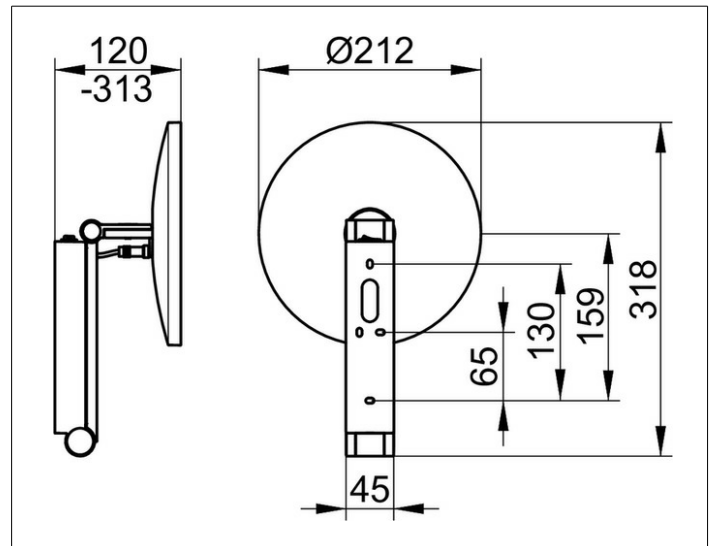

**Cosmetic mirrors**

17612139004 Cosmetic mirror

**PRODUCT**

**DRAWING**

**PRODUCT ATTRIBUTES**

illuminated, 1 light colour 6500 kelvin (day light),  
 Operation via rocker switch,  
 on pivoted rail adjustable in three dimensions,  
 one-sided mirror, magnification factor x 5  
 Operation:  
 with integrated rocker switch  
 Power supply:  
 12v power supply integrated into wall arm,  
 input 220-240 V  
 Illumination:  
 LED 4,5 watt (lifespan > 50.000 hours)  
 EEK: D ,

**SURFACE**

brushed black chrome

**DIMENSION**

mit Wippschalter