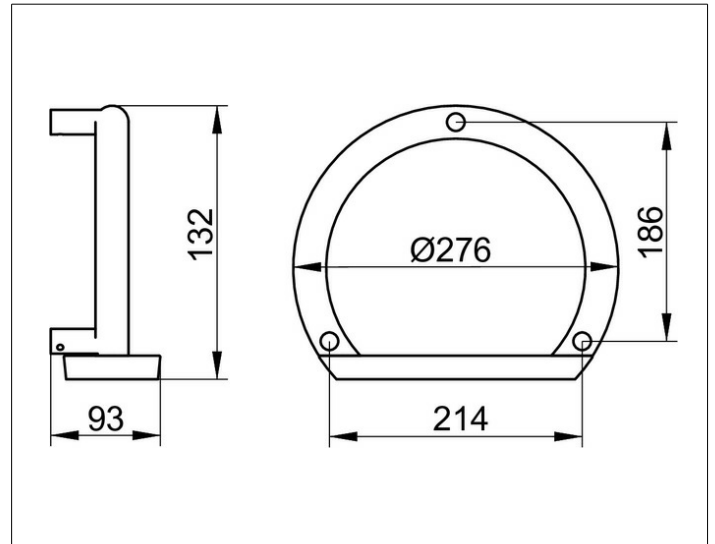

Generic items

04909010000 Grab bar

PRODUCT

DRAWING

PRODUCT ATTRIBUTES

with integrated shelf

SURFACE

chrome-plated