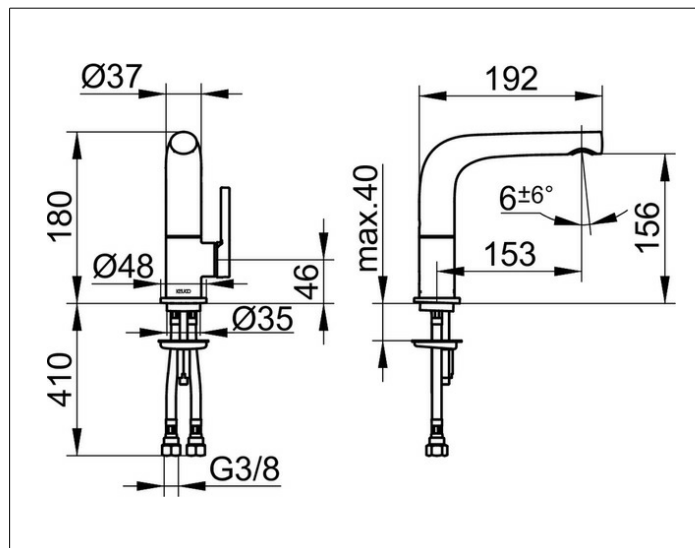

**Edition 400**

**51505010100 Single lever basin mixer 150**

**PRODUCT**

**DRAWING**

**PRODUCT ATTRIBUTES**

without pop-up waste,  
spout swivelling +/- 45°,  
single hole installation,  
cartridge with ceramic discs,  
aerator SLIM SSR M 24x1, adjustable,  
pressure hoses 435 mm, G 3/8 inch  
flow rate reduced to 7,6 l/min.

**SURFACE**

chrome-plated

**DIMENSION**

schwenkbar

**SPECIFICATIONS**

KEUCO Edition 400 Single lever basin mixer 150, 51505010100  
single lever mixer chrome-plated,  
sculptural design,  
spout swivelling +/- 45°,  
single hole installation, with pop-up waste 1 1/4 inch,  
high quality cartridge with ceramic discs,  
lever on the side,  
single hole installation with quick installation system,  
integrated aerator SLIM SSR M 24x1,  
adjustable +/- 6°,  
visible height 180 mm, height outlet 156 mm,  
projection 192 mm,  
water connection with flexible pressure hoses,  
length 435 mm, G 3/8 inch,  
flow rate reduced to 7,6 l/min.