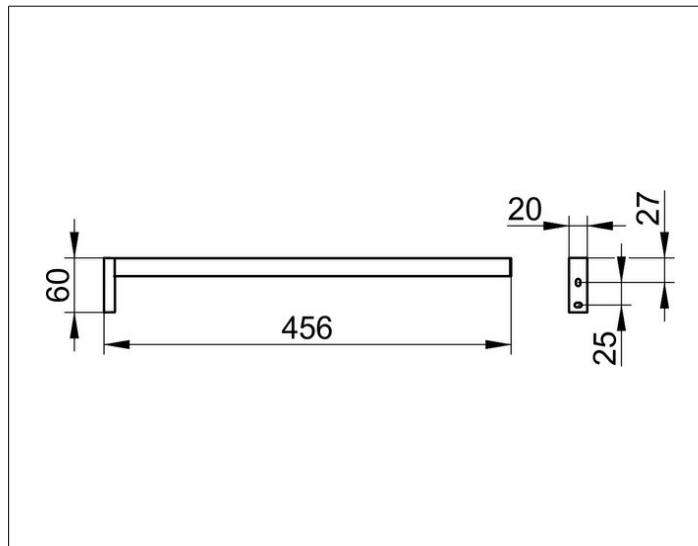

Edition 90 Square
19120010000 Towel holder

PRODUCT

DRAWING

PRODUCT ATTRIBUTES

fixed

SURFACE

chrome-plated

DIMENSION

456 mm

SPECIFICATIONS

KEUCO EDITION 90 SQUARE - Towel holder 1 arm 450 mm - 19120010000

Accessories for the modern bathroom design

Filigree design - The square - a strong form - Refines the bathroom - 1 arm - Fixed

Width / ø : 20 mm - Height: 60 mm - Dimension: 456 mm

Material: Metal

Surface: chrome

The product is screwed on - Concealed fastening - Including corrosion-free fastening material

Articlenumber: 19120010000