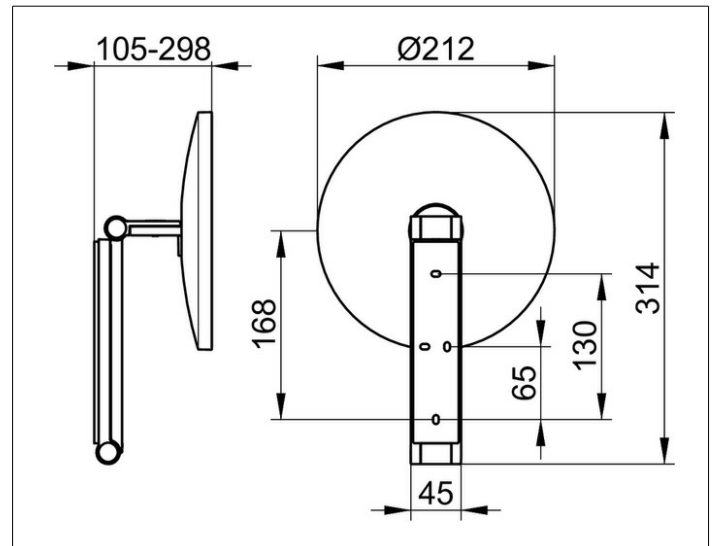

Cosmetic mirrors

17612130000 Cosmetic mirror

PRODUCT

DRAWING

PRODUCT ATTRIBUTES

non illuminated,
on pivoted rail adjustable in three dimensions,
one-sided mirror, magnification factor x 5

SURFACE

brushed black chrome

SPECIFICATIONS

KEUCO iLook_move cosmetic mirror, 17612130000
high quality cosmetic mirror, round,
brushed black chrome, non illuminated,
on pivoted rail,
surface wall-mounted with 4 fixing points
for an optimal load distribution
adjustable in three dimensions, one-sided mirror, concave
magnification factor x 5,
Height wall mounting 7-1/8", Width ca. 1-3/4",
max. Height ca. 19-11/16", External diameter 8-3/8",
max. depth ca. 11-3/4",