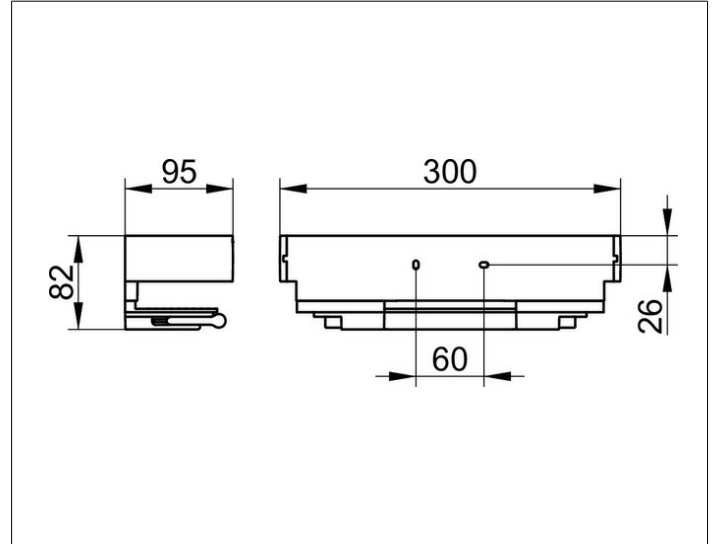

Edition 11

11159130000 Shower basket

PRODUCT

DRAWING

PRODUCT ATTRIBUTES

with integrated glass wiper,
removable, with concealed fastening screws

SURFACE

brushed black chrome/aluminium silver an