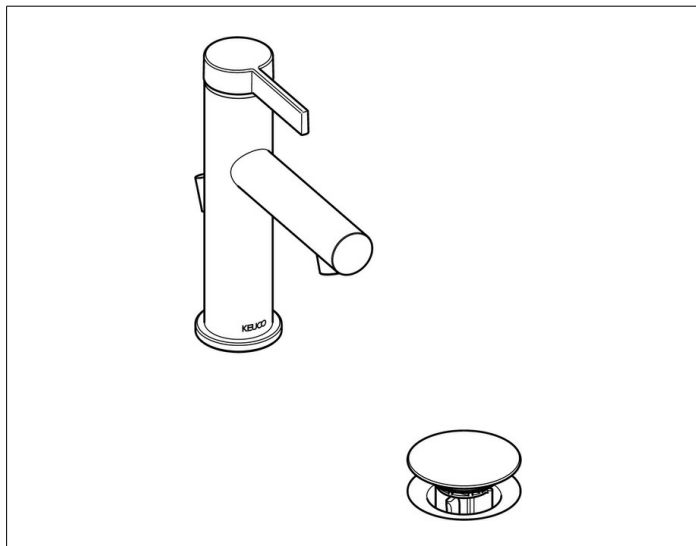

**IXMO**

**59502011000 Single lever basin mixer 100**

**PRODUCT**

**DRAWING**

**PRODUCT ATTRIBUTES**

with pop-up waste 1 1/4 inch,  
with rosette round,  
single hole installation,  
cartridge with ceramic discs,  
aerator M 20x1, pressure hoses 570 mm, G 3/8 inch  
flow rate reduced to 7,0 l/min.

**SURFACE**

chrome-plated

**DIMENSION**

IXMO Pure, Rosette rund

**SPECIFICATIONS**

KEUCO, IXMO, Single lever basin mixer 100, article no.: 59502011000,  
Single lever basin mixer in highgloss chrome-plated surface in IXMO PURE  
design, with pop-up waste with G 1 1/4 inch connection thread,  
Unique technology, multifunctional minimalism: With IXMO, functions are  
intelligently combined, Design: round, surface mounting, material: low-  
dezincification brass, chrome-plated, total height: 178mm, height to bottom  
edge of aerator: 94mm, width: 48mm, projection: 147mm, rosette size: Ø  
48mm, round rosette is included in delivery, square rosette measuring 48 x  
48mm is optionally available (article no.: 59599010202)  
single hole installation with quick installation system for wash basins,  
cartridge: high quality cartridge with ceramic discs, single lever mixer, water  
connection with flexible pressure hoses, length 435mm, thread diameter G  
3/8 inch, integrated aerator M20x1, restricted flow rate 7,0 l/min