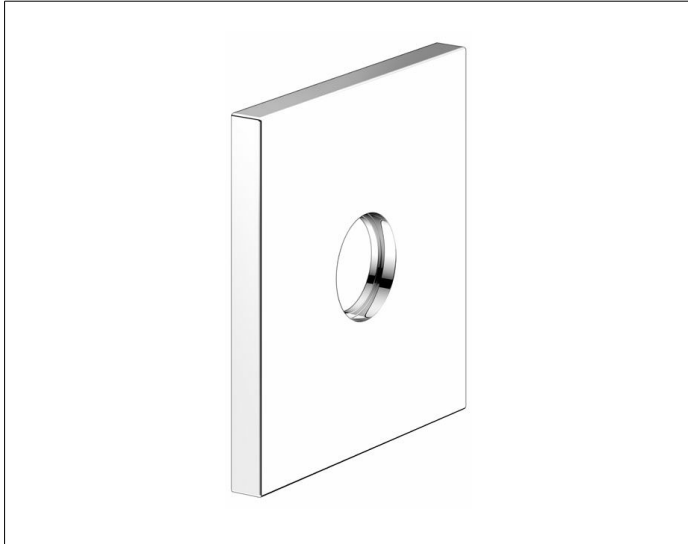

IXMO

59545130092 Decorative disc

PRODUCT

DRAWING

PRODUCT ATTRIBUTES

for bath filler/spout and wall outlet for shower hose,
105 x 105 mm, square, brass,
for installation between tiles and finish set

SURFACE

brushed black chrome

DIMENSION

105 x 105 mm