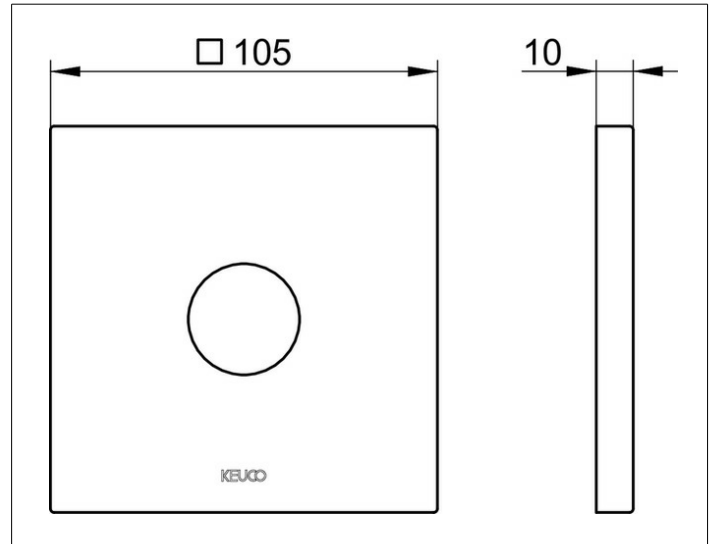

IXMO

59545130092 Decorative disc

PRODUCT

DRAWING

PRODUCT ATTRIBUTES

for bath filler/spout and wall outlet for shower hose,
105 x 105 mm, square, brass,
for installation between tiles and finish set

SURFACE

brushed black chrome

DIMENSION

105 x 105 mm