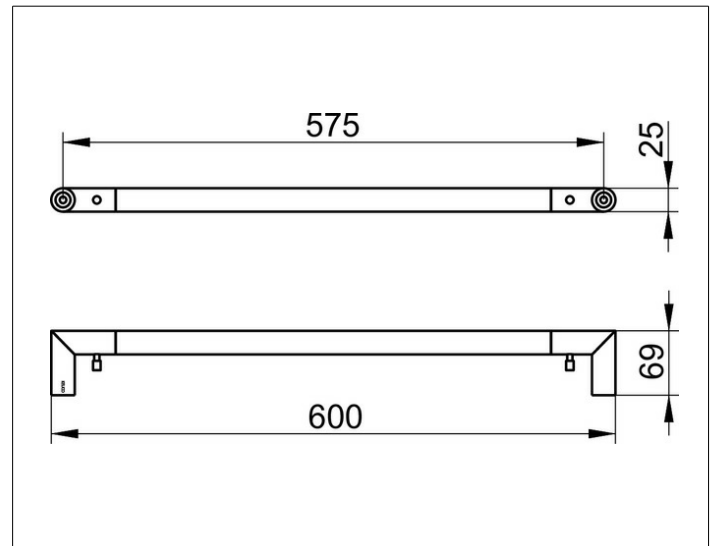

Collection REVA

12801010600 Towel rail

PRODUCT

DRAWING

PRODUCT ATTRIBUTES

with integrated hook

SURFACE

chrome-plated

DIMENSION

600 mm

SPECIFICATIONS

KEUCO COLLECTION REVA - Towel rail 600mm - 12801010600

The perfect fit - The practical little helpers.

Perfection in detail - The one that connects Combination of design and function - With integrated hook

Width / \varnothing : 600 mm - Height: 25 mm - Dimension: 69 mm

Axis dimension : 575 mm

Material: Metall

Surface: chrome

The product can be screwed or glued - concealed fastening - including corrosion-free fastening material

Optional glue set

2 x Glue set no. 5 with rosette - Art.no.glueset 4994000501

Articlenumber: 12801010600