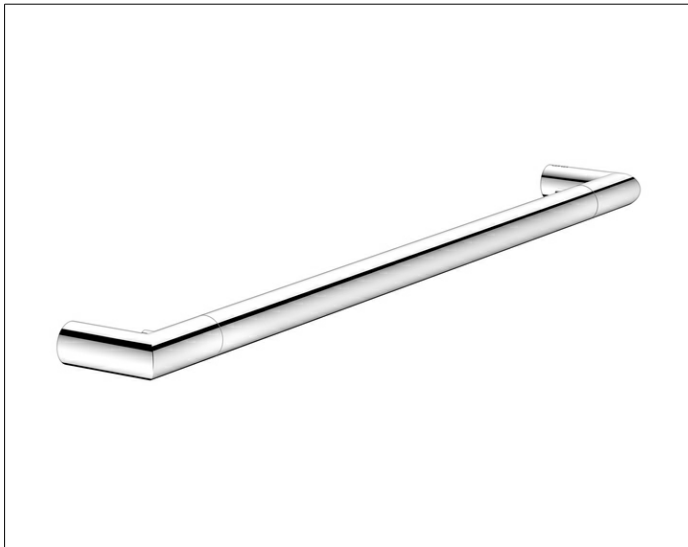

Collection REVA

12801010600 Towel rail

PRODUCT

DRAWING

PRODUCT ATTRIBUTES

with integrated hook

SURFACE

chrome-plated

DIMENSION

600 mm

SPECIFICATIONS

KEUCO COLLECTION REVA - Towel rail 600mm - 12801010600

The perfect fit - The practical little helpers.

Perfection in detail - The one that connects Combination of design and function - With integrated hook

Width / \varnothing : 600 mm - Height: 25 mm - Dimension: 69 mm

Axis dimension : 575 mm

Material: Metall

Surface: chrome

The product can be screwed or glued - concealed fastening - including corrosion-free fastening material