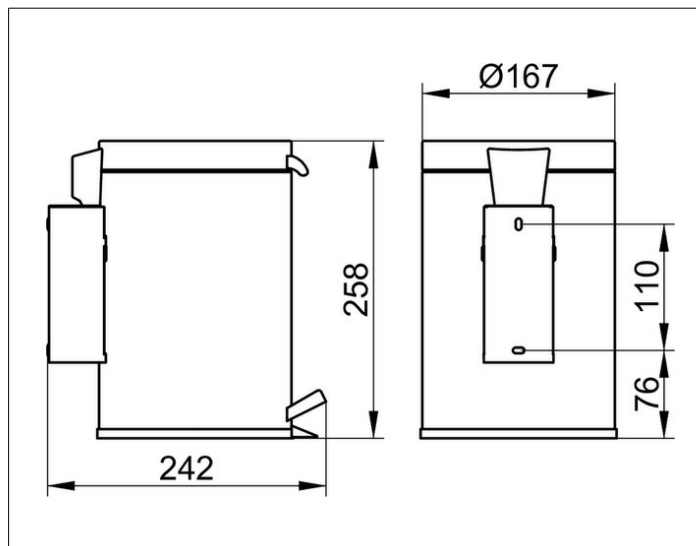

Plan
14977070000 Sanitary waste bin

PRODUCT

DRAWING

PRODUCT ATTRIBUTES

wall mounted
Capacity: 3 l

SURFACE

stainless steel

SPECIFICATIONS

KEUCO PLAN sanitary waste bin 14977070000
high grade stainless steel sanitary waste bin
wall mounted model, with lid and foot pedal,
complete with removable synthetic insert for easy cleaning
capacity: 3l
height 258 mm, diameter 167 mm,
projection 210 mm
The sanitary waste bin is fitted with 2 hidden fixing points
incl. corrosion-free mounting material