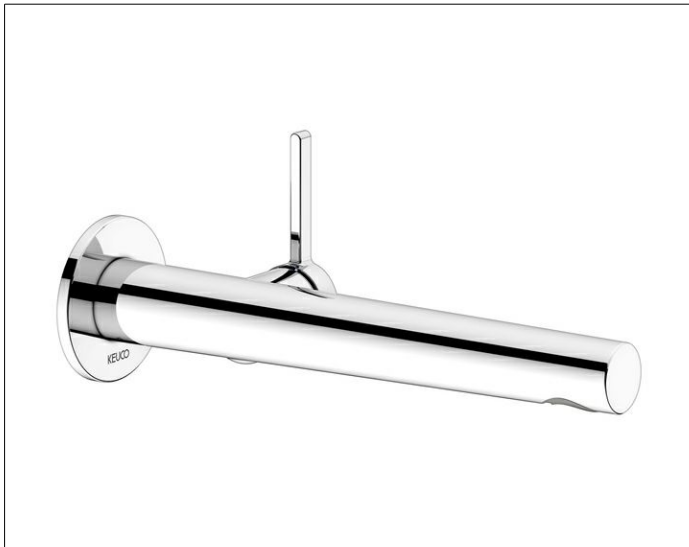

Edition 400

51516012101 Single lever basin mixer

PRODUCT

DRAWING

PRODUCT ATTRIBUTES

concealed, DN 15, with round decorative disc,
mixing cartridge with ceramic sealing gaskets
aerator SLIM SSR M 24x1, adjustable,
flow rate limited to 7,6 l/min.
in combination with rough part 59916 000075

SURFACE

chrome-plated

DIMENSION

Ausladung 243 mm

SPECIFICATIONS

KEUCO Single lever basin mixer 51516 012101
highgloss chrome-plated single lever basin mixer,
made of low-dezincification brass,
concealed, with round decorative disc,
high-quality cartridge with ceramic discs
metal actuator,
disc diameter 72 mm, thickness 6 mm,
outlet diameter 36 mm,
total projection 265mm, water leakage at 243mm,
aerator SLIM SSR M 24x1, flow angle adjustable +/-8°
flow rate limited to 7,6 l/min.

Note:

Suitable rough part 59916000075