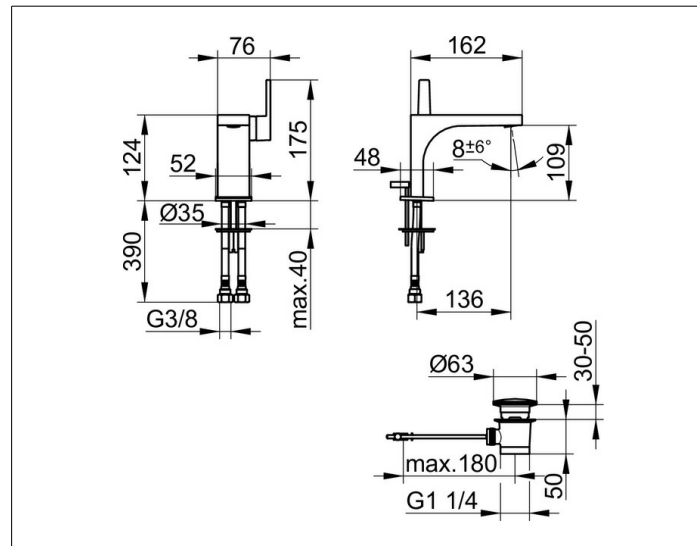

Edition 11

51104030000 Single lever basin mixer 110

PRODUCT

DRAWING

PRODUCT ATTRIBUTES

with pop-up waste 1 1/4 inch,
single hole installation,
cartridge with ceramic discs,
aerator SLIM SSR M 24x1, adjustable,
pressure hoses 435 mm, G 3/8 inch
flow rate reduced to 7,6 l/min.

SURFACE

brushed bronze