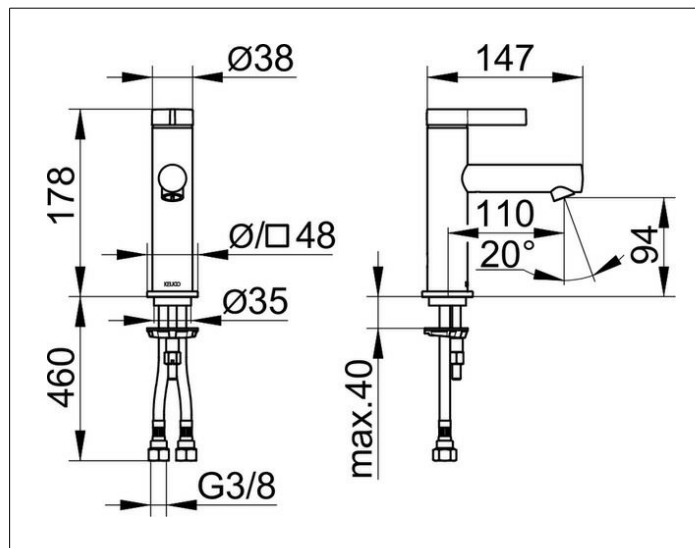

IXMO

59502011100 Single lever basin mixer 100

PRODUCT

DRAWING

PRODUCT ATTRIBUTES

without pop-up waste,
with rosette round,
single hole installation,
cartridge with ceramic discs,
aerator M 20x1, pressure hoses 570 mm, G 3/8 inch
flow rate reduced to 7,0 l/min.

SURFACE

chrome-plated

DIMENSION

IXMO Pure, Rosette rund

SPECIFICATIONS

KEUCO, IXMO, Single lever basin mixer 100, article no.: 59502011100,
Single lever basin mixer in highgloss chrome-plated surface in IXMO PURE
design, without pop-up waste,
Unique technology, multifunctional minimalism: With IXMO, functions are
intelligently combined, Design: round, surface mounting, material: low-
dezincification brass, chrome-plated, total high: 178mm, height to bottom
edge of aerator: 94mm, width: 48mm, projection: 147mm, rosette size: Ø
48mm, round rosette is included in delivery, square rosette measuring 48 x
48mm is optionally available (article no.: 59599010202)
single hole installation with quick installation system for wash basins,
cartridge: high quality cartridge with ceramic discs, single lever mixer, water
connection with flexible pressure hoses, length 435mm, thread diameter G
3/8 inch, integrated aerator M20x1, restricted flow rate 7,0 l/min