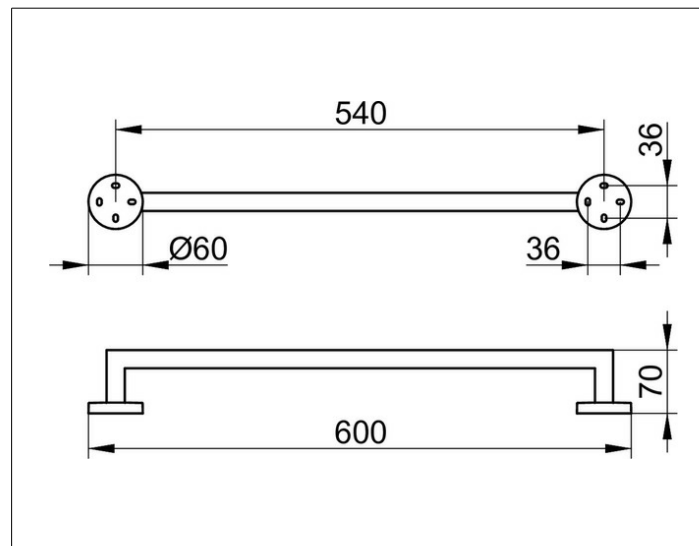

Edition 90

19001010600 Towel rail

PRODUCT

DRAWING

SURFACE

chrome-plated

DIMENSION

600 mm

SPECIFICATIONS

KEUCO EDITION 90 - Towel rail 600 mm - 19001010600

Clarity and basic geometric shapes

Opulent Design - Design that sticks - Refines the bathroom

Width / ø : 600 mm - Height: 60 mm - Dimension: 70 mm

Axis dimension : 540 mm

Material: Metall

Surface: chrome

The product can be screwed or glued - Concealed fastening - Including corrosion-free fastening material

Optional glue set

Glue set no. 2 - Art.no.glueset 4994000200

Articlenumber: 19001010600