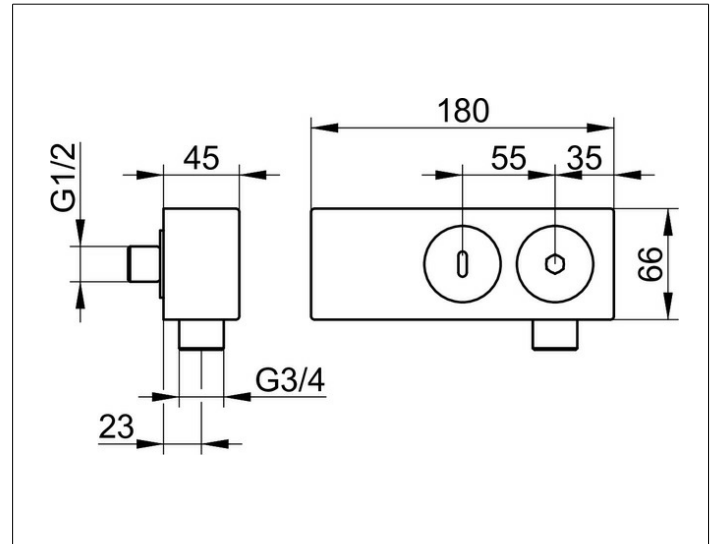

Shower and shower accessories

59993370000 Wall outlet for shower hose DN 15

PRODUCT

DRAWING

PRODUCT ATTRIBUTES

with wall bracket,
for SPA hose,
with backflow preventer,
suitable for all concealed fittings

SURFACE