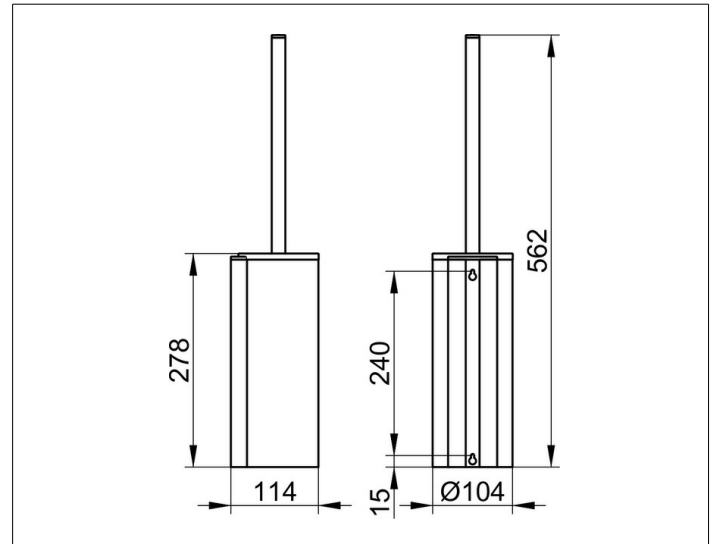

Plan Care

34964170100 Toilet brush set

PRODUCT

DRAWING

PRODUCT ATTRIBUTES

complete with synthetic insert, brush with extended handle and spare brush head

SURFACE

aluminium silver anodized (E6 EV1)

SPECIFICATIONS

KEUCO PLAN Toilet brush set 34964170100
 aluminium silver-anodized toilet brush set in esthetic, practical design
 complete with synthetic insert, brush with extended handle and spare brush head
 height 278mm (height includes brush 563 mm)
 diameter 104mm
 projection/overhang 114 mm
 the toilet brush set will be discretely mounted with 2 wall brackets
 incl. corrosion-free mounting material