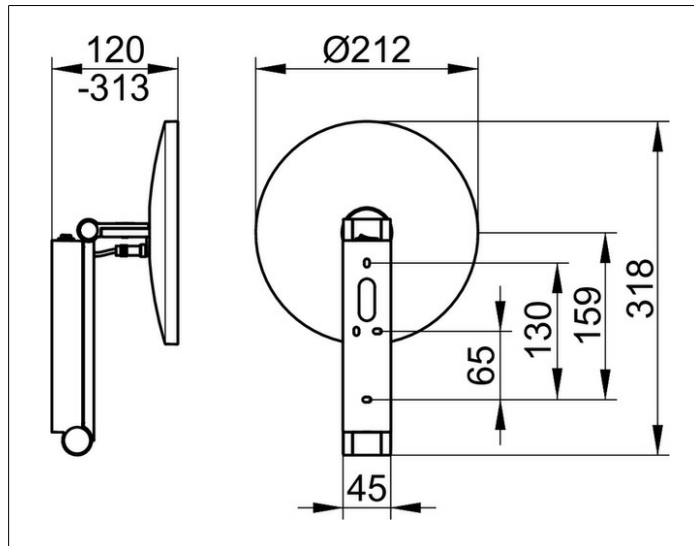

Cosmetic mirrors

17612019004 Cosmetic mirror

PRODUCT

DRAWING

PRODUCT ATTRIBUTES

illuminated, 1 light colour 6500 kelvin (day light),
 Operation via rocker switch,
 on pivoted rail adjustable in three dimensions,
 one-sided mirror, magnification factor x 5
 Operation:
 with integrated rocker switch
 Power supply:
 12v power supply integrated into wall arm,
 input 220-240 V
 Illumination:
 LED 4,5 watt (lifespan > 50.000 hours)
 EEK: D , 5 kWh/1000h

SURFACE

chrome-plated

DIMENSION

mit Wippschalter

NOTE

SPECIFICATIONS

KEUCO iLook_move Cosmetic mirror, 17612019004
 high quality cosmetic mirror, round,
 highgloss chrome-plated, illuminated,
 on pivoted rail from a strong,
 rectangular metal profile with concealed high-performance hinges,
 Flat wall mounting with 4 fixing points
 for optimal load distribution
 adjustable in three dimensions, concave one-sided mirror,
 magnification factor x 5,
 12V power supply and rocker switch integrated into wall arm,
 input 220-240 V,
 wiring integrated into wall arm,
 illumination: 1 x 4,5 Watt LED (maintenance-free)
 standby consumption: 0 Watt,
 1 light colour: 6500 Kelvin (day light),
 height of wall fastening approx. 200 mm, width approx. 45 mm,
 maximum height approx. 500 mm,
 outer diameter 212 mm, maximum projection approx. 313 mm,
 the cosmetic mirror is mounted concealed,
 delivery incl. corrosion-free fastening material