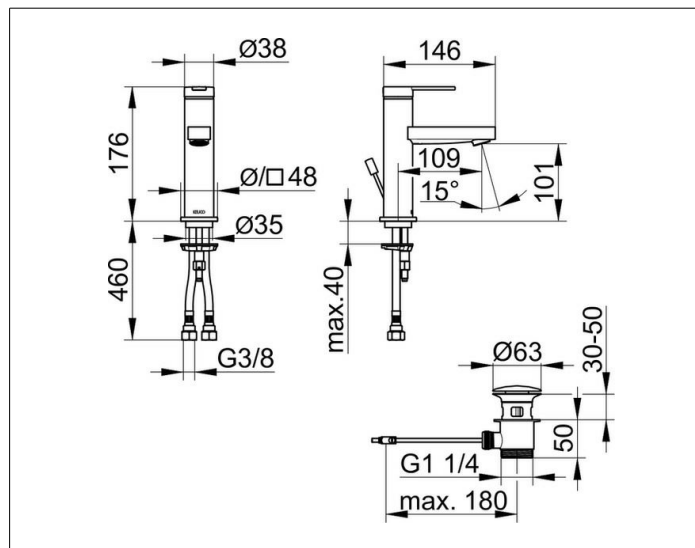

IXMO

59502013000 Single lever basin mixer 100

PRODUCT

DRAWING

PRODUCT ATTRIBUTES

with pop-up waste 1 1/4 inch,
with rosette round,
single hole installation,
cartridge with ceramic discs,
aerator M 24x1, adjustable,
pressure hoses 570 mm, G 3/8 inch,
flow rate reduced to 7,6 l/min.

SURFACE

chrome-plated

DIMENSION

IXMO Flat, Rosette rund

SPECIFICATIONS

KEUCO, IXMO, Single lever basin mixer 100, 59502013000, Single lever basin mixer in highgloss chrome-plated surface in IXMO FLAT design, with pop-up waste with G 1 1/4 inch connection thread, Unique technology, multifunctional minimalism: With IXMO, functions are intelligently combined, Design: round, surface mounting, material: low-dezincification brass, chrome-plated, total height: 178mm, height to bottom edge of aerator: 94mm, width: 48mm, projection: 147mm, rosette size: Ø 48mm, round rosette is included in delivery, square rosette measuring 48 x 48mm is optionally available (article no.: 59599010202) single hole installation with quick installation system for wash basins, cartridge: high quality cartridge with ceramic discs, single lever mixer, water connection with flexible pressure hoses, length 435mm, thread diameter G 3/8 inch, integrated aerator SLIM SSR M 24x1, adjustable jet angle by +/- 6°, restricted flow rate 7,6 l/min