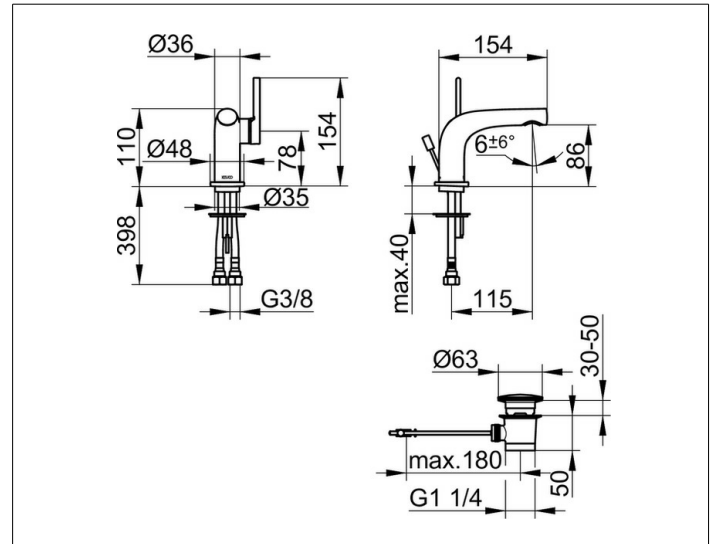

**Edition 400**

**51504030000 Single lever basin mixer 80**

**PRODUCT**

**DRAWING**

**PRODUCT ATTRIBUTES**

with pop-up waste 1 1/4 inch,  
single hole installation,  
cartridge with ceramic discs,  
aerator SLIM SSR M 24x1, adjustable,  
pressure hoses 435 mm, G 3/8 inch  
flow rate reduced to 7,6 l/min.