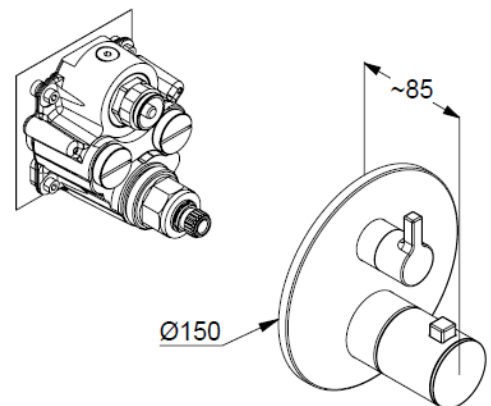

wall mounted

trim set with functional unit

with ceramic shut-off valve 90°/90°

temperature handle with hot water safety at 38°C

flow rate at 3 bar 28 l/min.

with integrated back flow preventer

Produktabbildung/ Product picture

Maßzeichnung/ Dimensional drawing

Durchfluss/ Flow rate