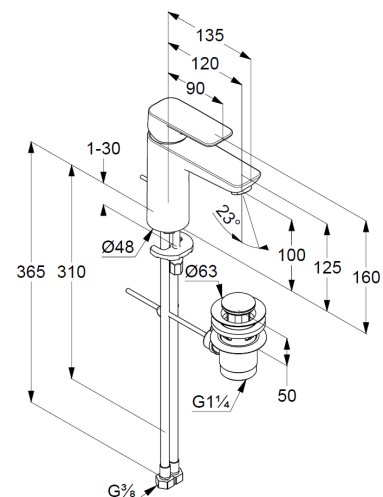

Technische Daten/ Technical Data

KLUDI PURE&STYLE
single lever basin mixer 100
DN 15

Ref.:
402930575WR4

Finishes:
05 chrome

Product description
Manufacturer KLUDI GmbH & Co. KG
Typ: KLUDI PURE&STYLE
single lever basin mixer 100
Ref.: 402930575WR4

basin mixer
single lever mixer
1-hole mounted
solid handle, metal
aerator M24 PCA
ceramic cartridge with hot water safety device
middle position cold water
flow rate at 3 bar 3,8 l/ min.
flexible hoses G $\frac{3}{8}$ DVGW approved
rapid installation set
pop up waste G1 $\frac{1}{4}$ metal

Produktabbildung/ Product picture

Maßzeichnung/ Dimensional drawing

Durchfluss/ Flow rate