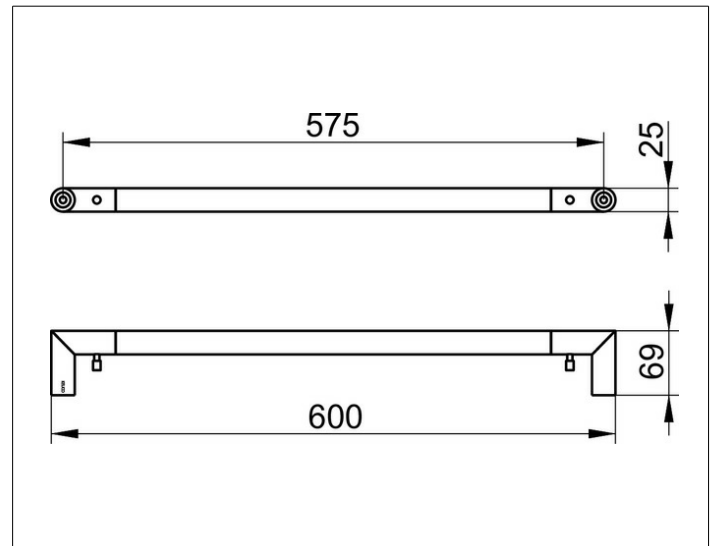

Collection REVA

12801370600 Towel rail

PRODUCT

DRAWING

PRODUCT ATTRIBUTES

with integrated hook

SURFACE

black matt

DIMENSION

600 mm

SPECIFICATIONS

KEUCO COLLECTION REVA - Towel rail 600mm - 12801370600

Powerful accents

Perfection in detail - The one that connects Combination of design and function - With integrated hook

Width / \varnothing : 600 mm - Height: 25 mm - Dimension: 69 mm

Axis dimension : 575 mm

Material: Metal

Surface: black matt

The product can be screwed or glued - Concealed fastening - Including corrosion-free fastening material

Optional glue set

2 x Glue set no. 5 with rosette - Art.no.glueset 4994370501

Articlenumber: 12801370600