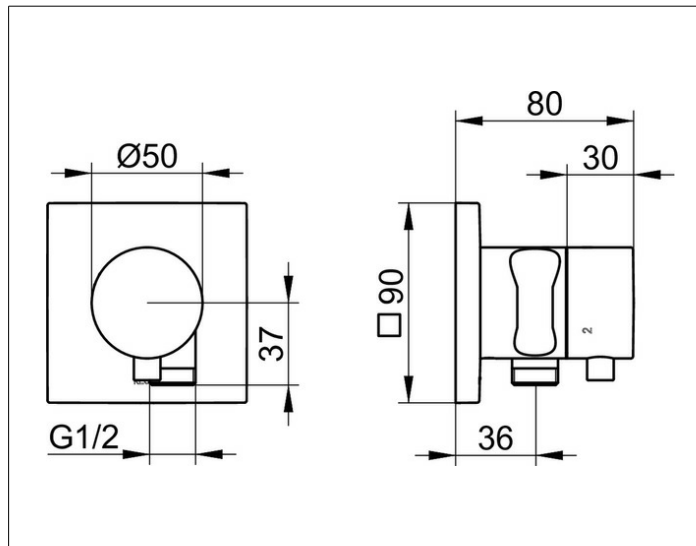

**IXMO**

**59548371202 3-way diverter valve with wall outlet for shower hose and hand shower bracket DN 15**

**PRODUCT**

**DRAWING**

**PRODUCT ATTRIBUTES**

for shower hoses with fitted conical end brackets,  
Set complete with:  
handle, casing, rosette (square) and diverter valve,  
inherently safe against backflow,  
suitable for rough part no. 59548 000170

**SURFACE**

black matt

**DIMENSION**

IXMO Comfort, eckig