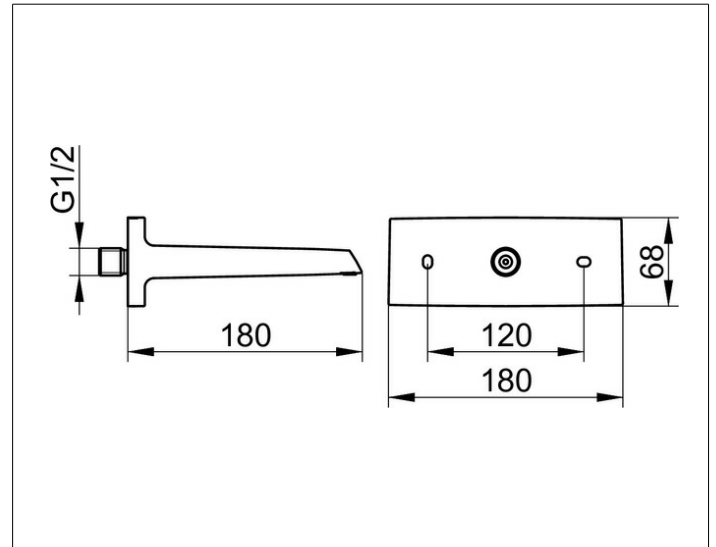

Shower and shower accessories
5998201000 Waterfall shower DN 15

PRODUCT

DRAWING

PRODUCT ATTRIBUTES

restricted flow rate 25 l/min.

SURFACE

chrome-plated