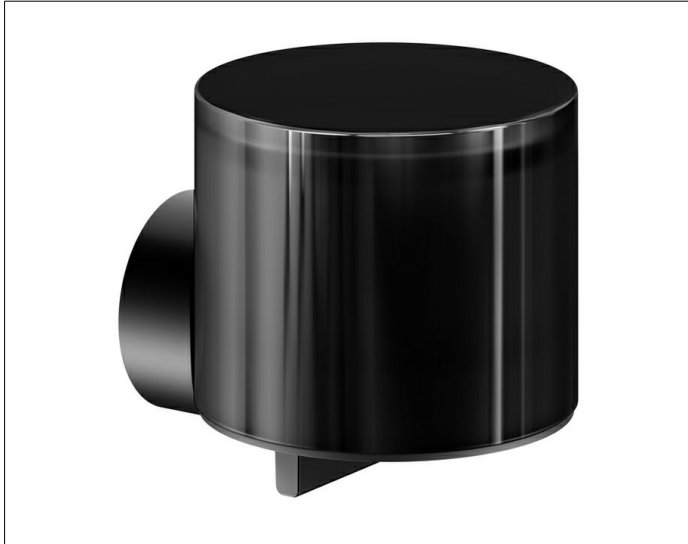

**Collection REVA**

**12852379000 Lotion dispenser**

**PRODUCT**

**DRAWING**

**PRODUCT ATTRIBUTES**

crystal glass matt, complete with holder and pump  
for liquid soap  
Capacity: approx. 150 ml  
Dosage: approx. 0,5ml/stroke

**SURFACE**

black matt

**SPECIFICATIONS**

KEUCO COLLECTION REVA - Lotion dispenser - 12852379000

Powerful accents

Perfection in detail - The one that connects Combination of design and function - Complete with holder and pump,  
crystal glass matt - Capacity 140 ml, ca 0,5 ml/stroke

Width / ø : 92 mm - Height: 93 mm - Dimension: 107 mm

Material: Metal/Crystal glass

Surface: black matt

The product can be screwed or glued - Concealed fastening - Including corrosion-free fastening material