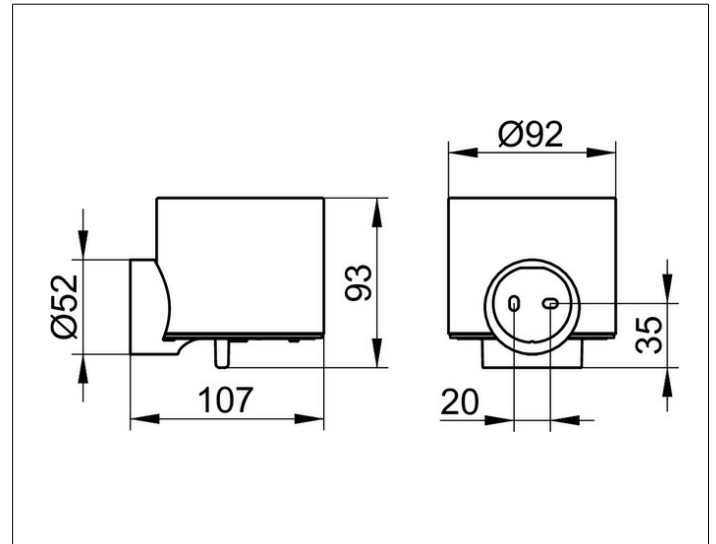

**Collection REVA**

**12852379000 Lotion dispenser**

**PRODUCT**

**DRAWING**

**PRODUCT ATTRIBUTES**

crystal glass matt, complete with holder and pump  
for liquid soap  
Capacity: approx. 150 ml  
Dosage: approx. 0,5ml/stroke

**SURFACE**

black matt

**SPECIFICATIONS**

KEUCO COLLECTION REVA - Lotion dispenser - 12852379000

Powerful accents

Perfection in detail - The one that connects Combination of design and function - Complete with holder and pump,  
crystal glass matt - Capacity 140 ml, ca 0,5 ml/stroke

Width / ø : 92 mm - Height: 93 mm - Dimension: 107 mm

Material: Metal/Crystal glass

Surface: black matt

The product can be screwed or glued - Concealed fastening - Including corrosion-free fastening material