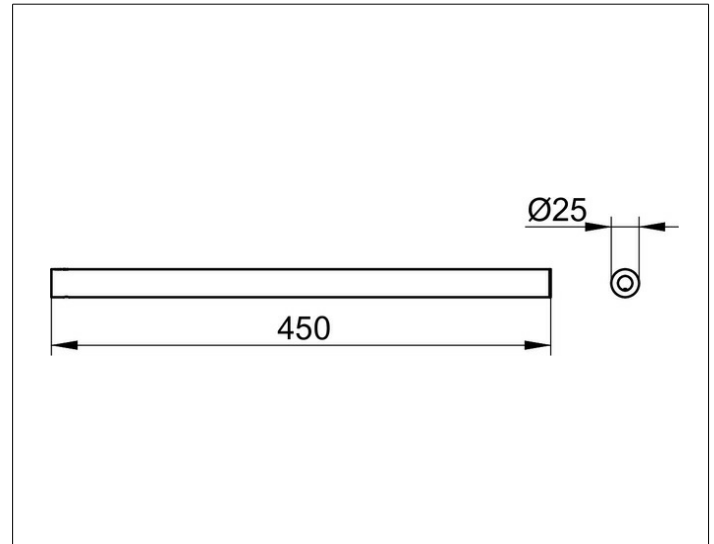

Collection REVA

12820010000 Towel holder

PRODUCT

DRAWING

PRODUCT ATTRIBUTES

fixed

SURFACE

chrome-plated

DIMENSION

450 mm

SPECIFICATIONS

KEUCO COLLECTION REVA - Towel holder, one arm, 450 mm - 12820010000

The perfect fit - The practical little helpers.

Perfection in detail - The one that connects Combination of design and function - 1 arm - Fixed

Width / ø : 25 mm - Height: 25 mm - Dimension: 450 mm

Material: Metal

Surface: chrome

The product can be screwed or glued - concealed fastening - including corrosion-free fastening material

Optional glue set

Glue set no. 10 with rosette - Art.no.glueset 4994001001

Articlenumber: 12820010000