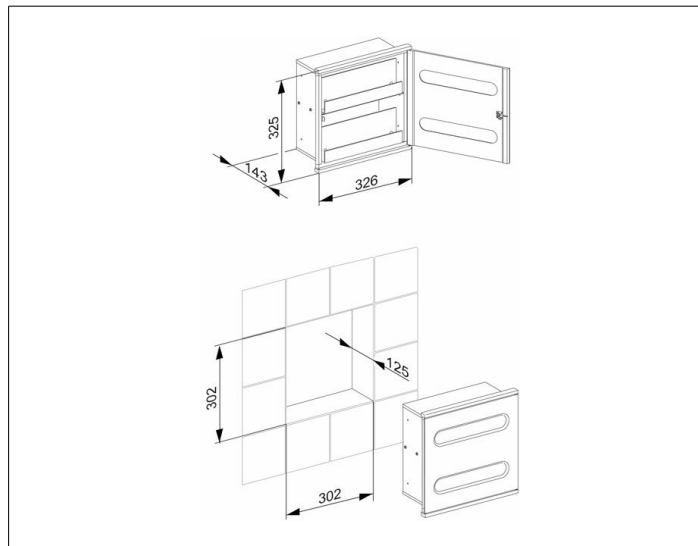

**Plan Integral**

**44985011702 Washbasin module 2**

**PRODUCT**

**DRAWING**

**PRODUCT ATTRIBUTES**

for recessed installation  
 front: aluminium lacquered  
 as desired aluminium silver (RAL 9006) or white (RAL 9010)  
 recessed body: sheet steel zinc-plated and lacquered  
 complete, consisting of:  
 - 2 Paper towel dispensers, each for max. 100 paper towels  
 (25 x 23 cm)

**SURFACE**

chrome-plated/aluminium lacquered/right

**DIMENSION**

326 x 325 x 143 mm

**SPECIFICATIONS**

KEUCO PLAN INTEGRAL Washbasin Module 2, 44985011702

A classic washbasin module in a stylish yet functional design for recessed installation

front: chrome-plated/aluminium lacquered

as desired aluminium silver (RAL 9006) or white (RAL 9010)

recessed carcass: sheet steel zinc-plated and lacquered

door right hand hinged,

the recessed grip is covered, with a lock and an integrated releasing mechanism,

complete, consisting of:

2 Paper towel dispensers, each for max. 100 paper towels  
 (25 x 23 cm)

Exterior measurements: Height 325 mm, width 326 mm, depth 143 mm

Cutout measurements: Height 302 mm, width 302 mm, depth 125 mm