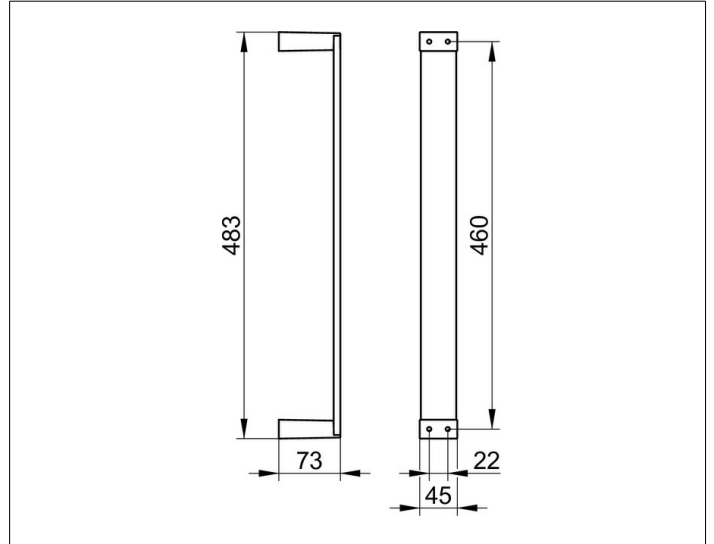

Edition 11

11170030000 Towel holder

PRODUCT

DRAWING

PRODUCT ATTRIBUTES

holds 6 guest towels (approx. 30 x 50 cm)

SURFACE

brushed bronze