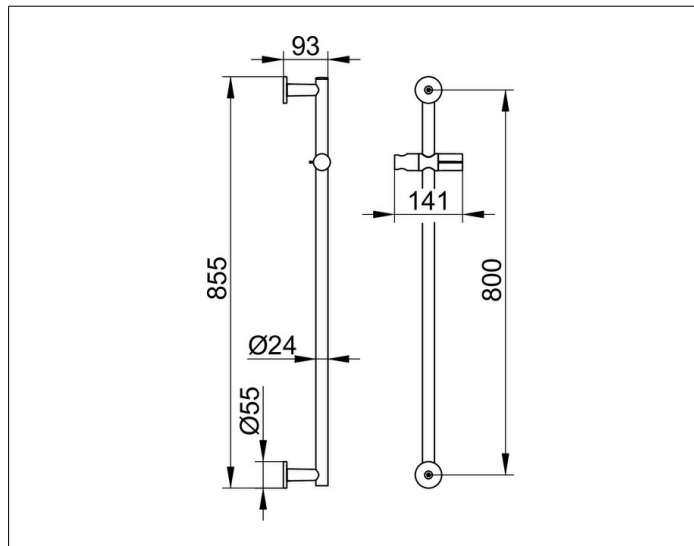

**IXMO**

**59585370901 Hand shower sliding rail**

**PRODUCT**

**DRAWING**

**PRODUCT ATTRIBUTES**

consisting of:

- rail 855 mm (rosettes round) and hand-shower bracket, height adjustable with handle, adjustable tilt angle, mountable on the right or left side
- spacer disc (5 mm)

**SURFACE**

black matt

**DIMENSION**

855 mm