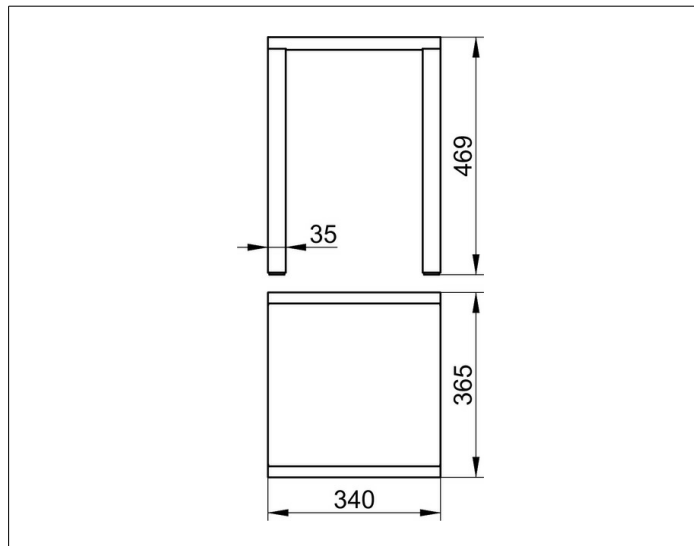

Plan

14982170037 Bathroom stool

PRODUCT

DRAWING

PRODUCT ATTRIBUTES

also suitable for showers

SURFACE

aluminium silver anodized (E6 EV1)/dark grey (RAL 7021)

SPECIFICATIONS

KEUCO PLAN bathroom stool 14982170037 with two aluminium silver anodized antislip legs, 35 mm x 12 mm, aluminium silver anodized cylindric handle, seat dark grey (RAL 7021) made from Polypropylene 340 x 365 mm, seat height 469 mm, load capacity up to 100 kg