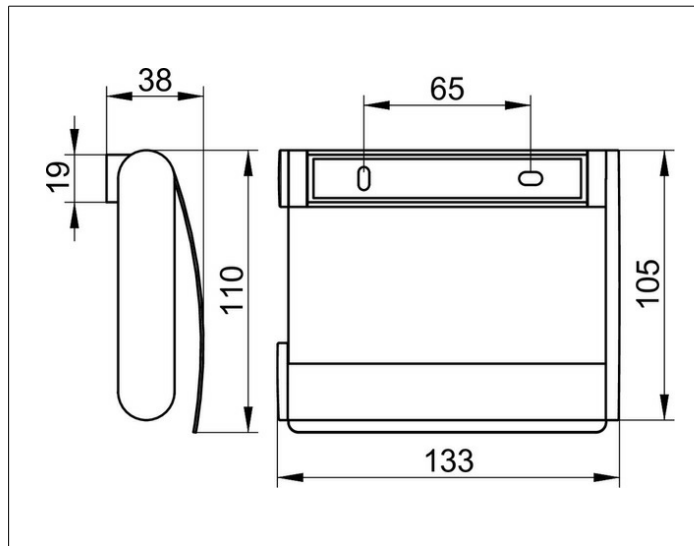

Plan
14960010000 Toilet paper holder

PRODUCT

DRAWING

PRODUCT ATTRIBUTES

with lid
 for 100/120 mm wide paper rolls

SURFACE

chrome-plated

SPECIFICATIONS

KEUCO PLAN toilet paper holder 14960010000
 chrome-plated toilet paper holder in a stylish yet functional design
 with a beautiful curved lid
 suitable for 100/120 mm wide toilet rolls
 width 133 mm, height 110 mm, projection 38 mm
 The toilet paper holder is fitted with 2 hidden fixing points
 incl. corrosion-free mounting material