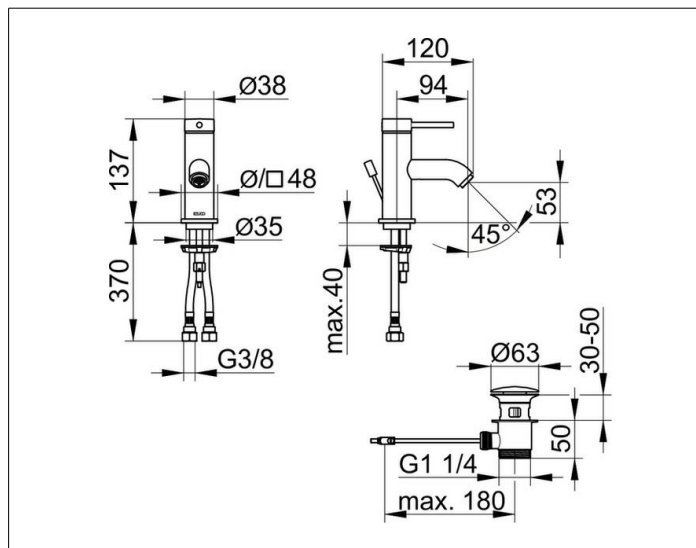

IXMO

59504372000 Single lever basin mixer 60

PRODUCT

DRAWING

PRODUCT ATTRIBUTES

with pop-up waste 1 1/4 inch,
mit runder Rosette,
single hole installation,
cartridge with ceramic discs,
aerator M 20x1, pressure hoses 435 mm, G 3/8 inch
flow rate reduced to 7,0 l/min.

SURFACE

black matt

DIMENSION

IXMO Soft, Rosette rund

SPECIFICATIONS

KEUCO, IXMO, Single lever basin mixer 60, article no.: 59504372000,
Single lever basin mixer in black matt surface in IXMO SOFT design, with
pop-up waste with G 1 1/4 inch connection thread,
Unique technology, multifunctional minimalism: With IXMO, functions are
intelligently combined, Design: round, surface mounting, material: low-
dezincification brass, black matt, total height: 137mm, height to bottom edge
of aerator: 53mm, width: 48mm, projection: 120mm, rosette size: Ø 48mm,
round rosette is included in delivery, square rosette measuring 48 x 48mm is
optionally available (article no.: 59599370202)
single hole installation with quick installation system for wash basins,
catridge: high quality cartridge with ceramic discs, single lever mixer, water
connection with flexible pressure hoses, length 435mm, thread diameter G
3/8 inch, integratet aerator M20x1, restricted flow rate 7,0 l/min