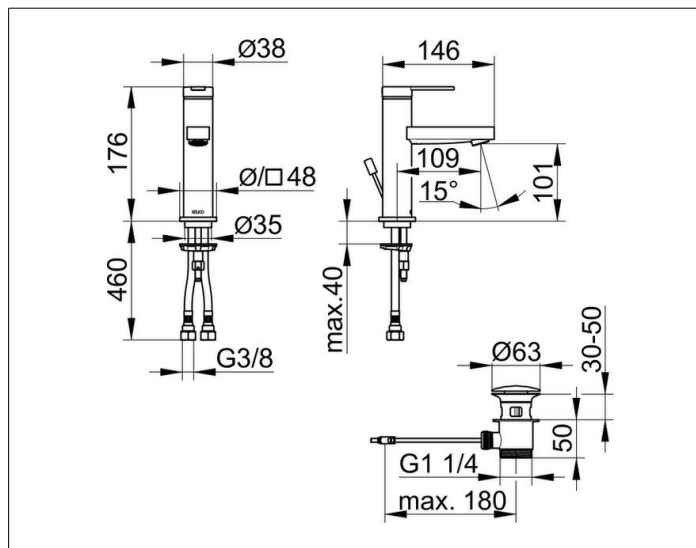

IXMO

59502373000 Single lever basin mixer 100

PRODUCT

DRAWING

PRODUCT ATTRIBUTES

with pop-up waste 1 1/4 inch,
mit runder Rosette,
single hole installation,
cartridge with ceramic discs,
aerator M 24x1, adjustable,
pressure hoses 570 mm, G 3/8 inch,
flow rate reduced to 7,6 l/min.

SURFACE

black matt

DIMENSION

IXMO Flat, Rosette rund

SPECIFICATIONS

KEUCO, IXMO, Single lever basin mixer 100, 59502373000, Single lever basin mixer in black matt surface in IXMO FLAT design, with pop-up waste with G 1 1/4 inch connection thread, Unique technology, multifunctional minimalism: With IXMO, functions are intelligently combined, Design: round, surface mounting, material: low-dezincification brass, black matt, total height: 178mm, height to bottom edge of aerator: 94mm, width: 48mm, projection: 147mm, rosette size: Ø 48mm, round rosette is included in delivery, square rosette measuring 48 x 48mm is optionally available (article no.: 59599370202) single hole installation with quick installation system for wash basins, cartridge: high quality cartridge with ceramic discs, single lever mixer, water connection with flexible pressure hoses, length 435mm, thread diameter G 3/8 inch, integrated aerator SLIM SSR M 24x1, adjustable jet angle by +/- 6°, restricted flow rate 7,6 l/min