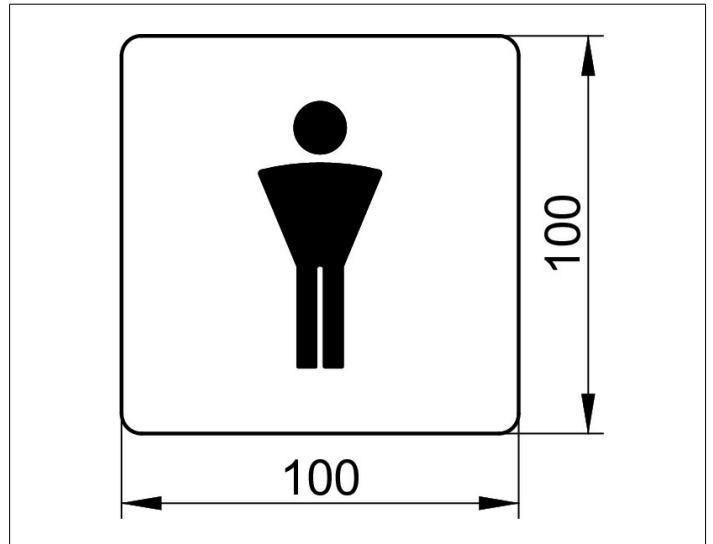

Plan
14967010000 Doorplate

PRODUCT

DRAWING

PRODUCT ATTRIBUTES

Symbol Gents

SURFACE

chrome-plated

SPECIFICATIONS

KEUCO PLAN doorplate, symbol gents, 14967010000
chrome-plated doorplate with the symbol GENTS
in a square base with rounded corners
Measurements: 100 x 100 mm