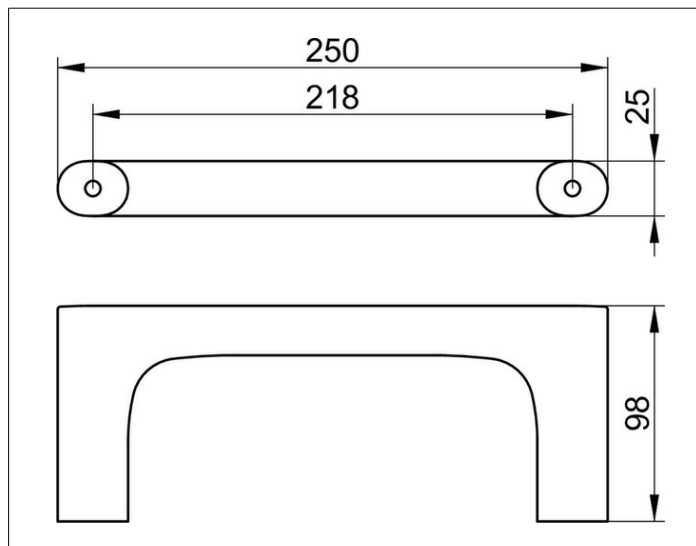

Edition 400

11521010000 Towel ring

**PRODUCT**

**DRAWING**

**PRODUCT ATTRIBUTES**

fixed

**SURFACE**

chrome-plated

**DIMENSION**

250 mm

**SPECIFICATIONS**

KEUCO Edition 400 towel ring, 11521010000  
 chrome-plated towel ring,  
 sculptural design,  
 with slightly rounded edges,  
 closed, rectangular outline,  
 rounded at the lower corners,  
 antistatic, easy to clean,  
 depth 98 mm, width 250 mm, height 25 mm,  
 the towel ring is fitted concealed,  
 delivery included anti-corrosion fixings