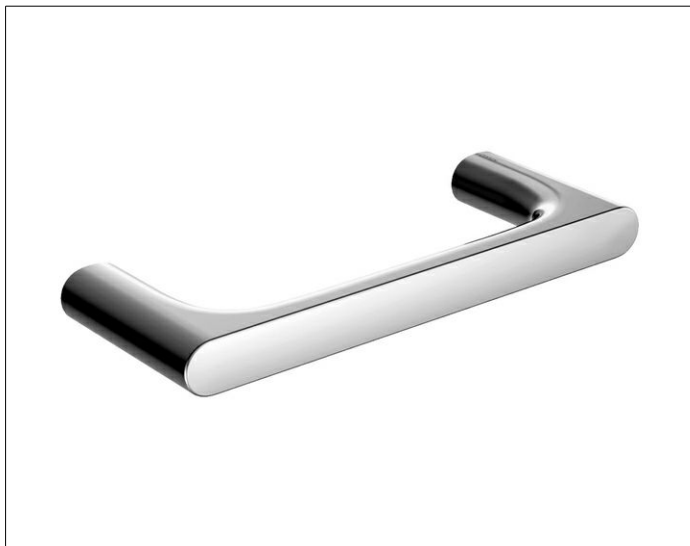

Edition 400

11521010000 Towel ring

**PRODUCT**

**DRAWING**

**PRODUCT ATTRIBUTES**

fixed

**SURFACE**

chrome-plated

**DIMENSION**

250 mm

**SPECIFICATIONS**

KEUCO Edition 400 towel ring, 11521010000  
 chrome-plated towel ring,  
 sculptural design,  
 with slightly rounded edges,  
 closed, rectangular outline,  
 rounded at the lower corners,  
 antistatic, easy to clean,  
 depth 98 mm, width 250 mm, height 25 mm,  
 the towel ring is fitted concealed,  
 delivery included anti-corrosion fixings