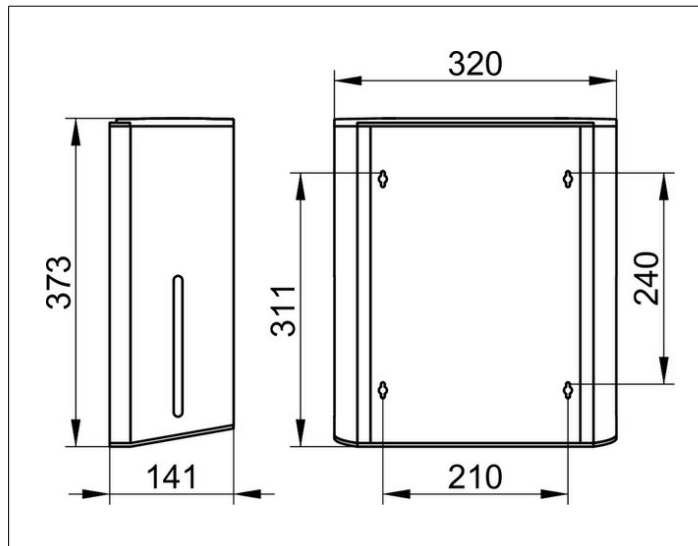

**Plan**  
**14985010000 Paper towel dispenser**

**PRODUCT**

**DRAWING**

**SURFACE**  
 chrome-plated

**SPECIFICATIONS**

KEUCO PLAN paper towel dispenser 14985010000  
 chrome-plated paper towel dispenser, wall mounted model for installation in the public domain  
 for folded paper towels, length from 240 up to 254 mm, width from 100 up to 120 mm,  
 height 372 mm, width 320 mm, projection 140 mm,  
 The paper towel dispenser is fitted with 4 hidden fixing points  
 incl. corrosion-free mounting material