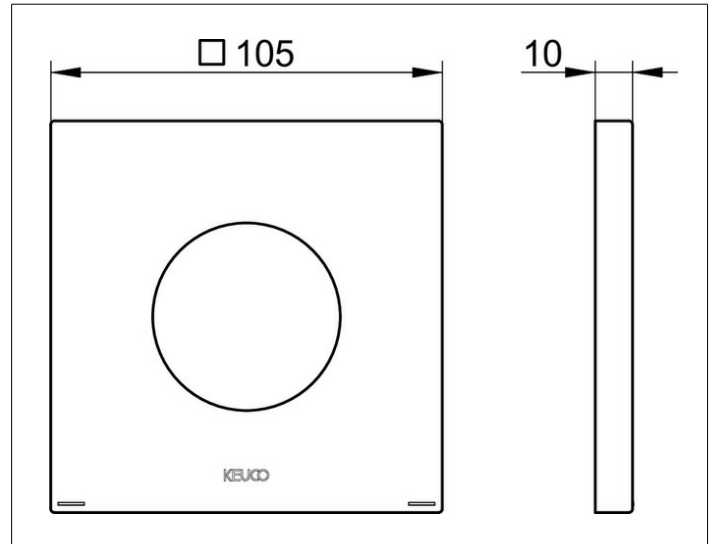

IXMO

59556130092 Decorative disc

PRODUCT

DRAWING

PRODUCT ATTRIBUTES

for stop and diverter valves/IXMO_solo thermostatic mixer
105 x 105 mm, square, brass,
for installation between tiles and finish set

SURFACE

brushed black chrome

DIMENSION

105 x 105 mm