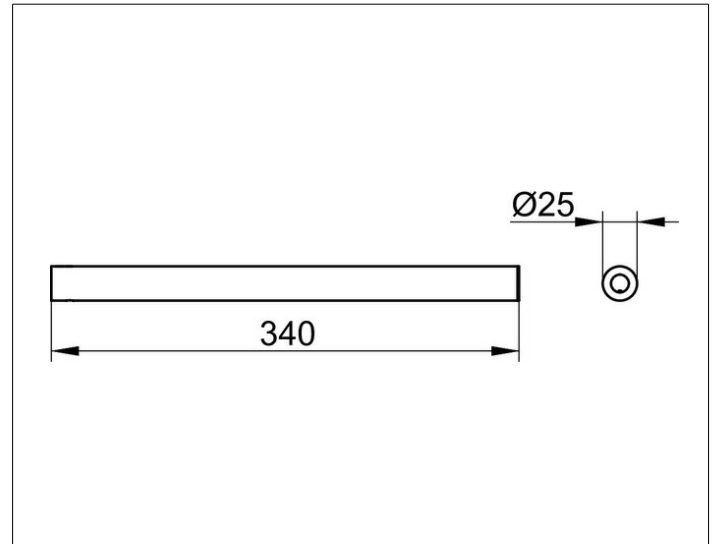

Collection REVA

1282201000 Towel holder

PRODUCT

DRAWING

PRODUCT ATTRIBUTES

fixed

SURFACE

chrome-plated

DIMENSION

340 mm

SPECIFICATIONS

KEUCO COLLECTION REVA - Towel holder, one arm, 340 mm - 12822010000

The perfect fit - The practical little helpers.

Perfection in detail - The one that connects Combination of design and function - 1 arm - Fixed

Width / ø : 25 mm - Height: 25 mm - Dimension: 340 mm

Material: Metal

Surface: chrome

The product can be screwed or glued - concealed fastening - including corrosion-free fastening material

Optional glue set

Glue set no. 10 with rosette - Art.no.glueset 4994001001

Articlenumber: 12822010000