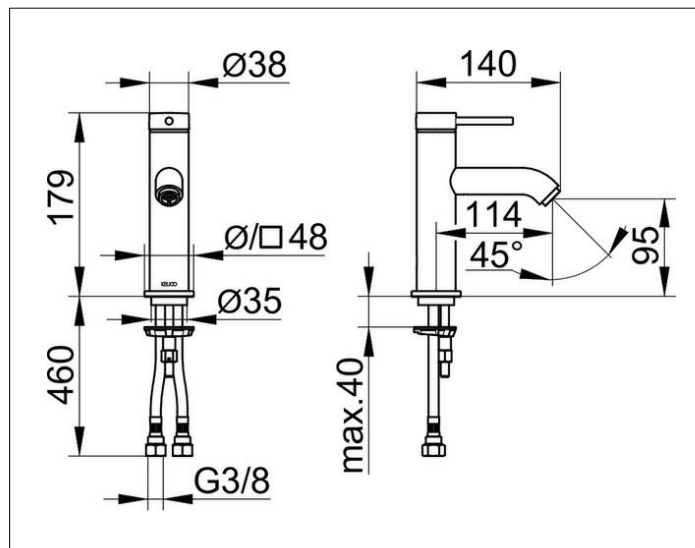

IXMO

59502012100 Single lever basin mixer 100

PRODUCT

DRAWING

PRODUCT ATTRIBUTES

without pop-up waste,
with rosette round,
single hole installation,
cartridge with ceramic discs,
aerator M 20x1, pressure hoses 570 mm, G 3/8 inch
flow rate reduced to 7,0 l/min.

SURFACE

chrome-plated

DIMENSION

IXMO Soft, Rosette rund

SPECIFICATIONS

KEUCO, IXMO, Single lever basin mixer 100, 59502012100, Single lever basin mixer in highgloss chrome-plated surface in IXMO SOFT design, without pop-up waste,
Unique technology, multifunctional minimalism: With IXMO, functions are intelligently combined, Design: round, surface mounting, material: low-dezincification brass, chrome-plated, total height: 178mm, height to bottom edge of aerator: 94mm, width: 48mm, projection: 147mm, rosette size: Ø 48mm, round rosette is included in delivery, square rosette measuring 48 x 48mm is optionally available (article no.: 59599010202)
single hole installation with quick installation system for wash basins,
cartridge: high quality cartridge with ceramic discs, single lever mixer, water connection with flexible pressure hoses, length 435mm, thread diameter G 3/8 inch, integrated aerator M20x1, restricted flow rate 7,0 l/min