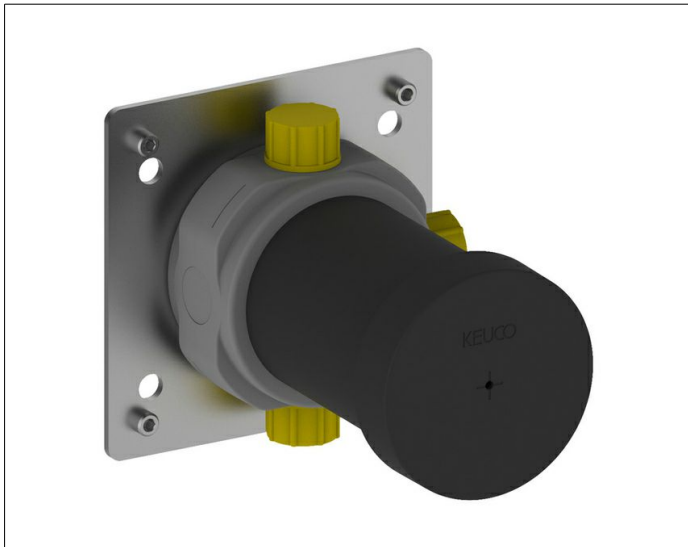

IXMO

59548000170 Installation unit for 3-way diverter valve with wall outlet for shower hose DN 15

PRODUCT

DRAWING

PRODUCT ATTRIBUTES

Rough part for recessed installation
installation depth 80 - 110 mm

DIMENSION

mit Schlauchanschluß

SPECIFICATIONS

KEUCO IXMO installation unit
for 3-way diverter valve
with wall outlet for shower hose, DN 15, 59548000170
sound-insulated rough part made of low-dezincifying brass
for recessed installation,
freely positionable, installation depth 80 mm – 110 mm,
base plate with adjusting screws
for optimal positioning,
Connection G 1/2 inch with colour marking,
Note: Suitable for article no:
59548010101, 59548010102
59548010201, 59548010202