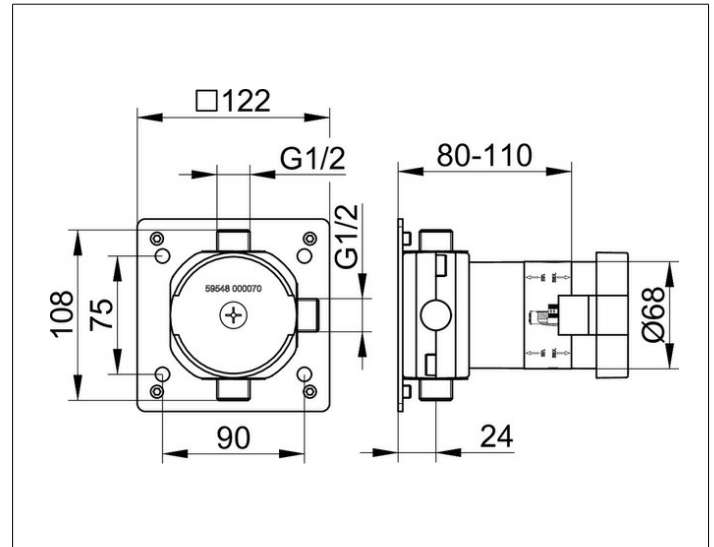

IXMO

59548000170 Installation unit for 3-way diverter valve with wall outlet for shower hose DN 15

PRODUCT

DRAWING

PRODUCT ATTRIBUTES

Rough part for recessed installation
installation depth 80 - 110 mm

DIMENSION

mit Schlauchanschluß

SPECIFICATIONS

KEUCO IXMO installation unit
for 3-way diverter valve
with wall outlet for shower hose, DN 15, 59548000170
sound-insulated rough part made of low-dezincifying brass
for recessed installation,
freely positionable, installation depth 80 mm – 110 mm,
base plate with adjusting screws
for optimal positioning,
Connection G 1/2 inch with colour marking,
Note: Suitable for article no:
59548010101, 59548010102
59548010201, 59548010202