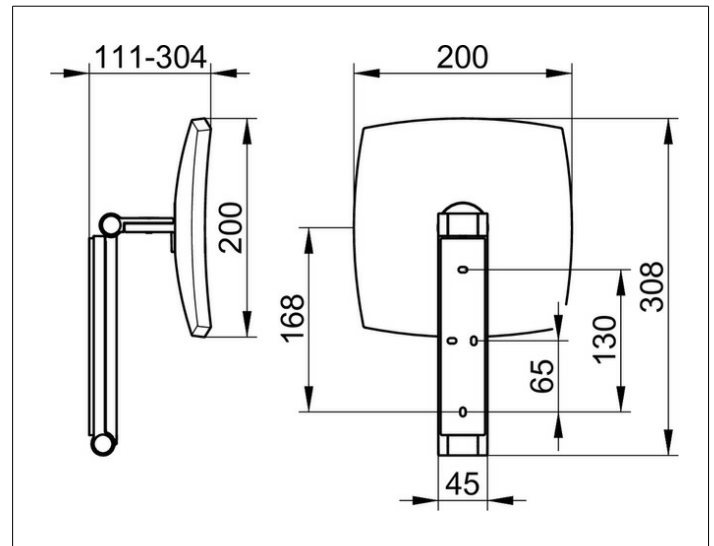

Cosmetic mirrors

17613170000 Cosmetic mirror

PRODUCT

DRAWING

PRODUCT ATTRIBUTES

non illuminated,
on pivoted rail adjustable in three dimensions,
one-sided mirror, magnification factor x 5

SURFACE

aluminium finish

SPECIFICATIONS

KEUCO iLook_move cosmetic mirror, 17613170000
high quality cosmetic mirror, square,
aluminium finish, non illuminated,
on pivoted rail, surface wall-mounted with 4 fixing points
for an optimal load distribution,
adjustable in three dimensions,
one-sided mirror, concave,
magnification factor x 5,
Height wall mounting 7-1/8", Width ca. 1-3/4",
max. Height ca. 19-11/16", External dimensions 7-7/8" x 7-7/8",
max. depth ca. 12",