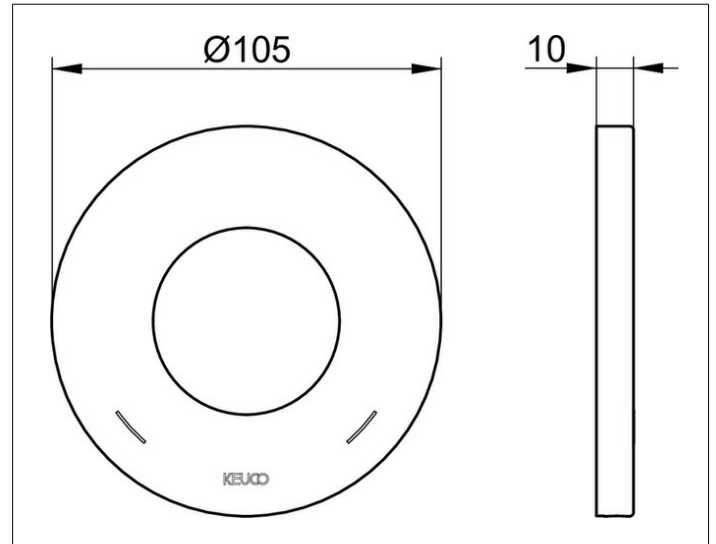

IXMO

59551130091 Decorative disc

PRODUCT

DRAWING

PRODUCT ATTRIBUTES

for single lever mixers,
105 mm, round, brass,
for installation between tiles and finish set

SURFACE

brushed black chrome

DIMENSION

D: 105 mm