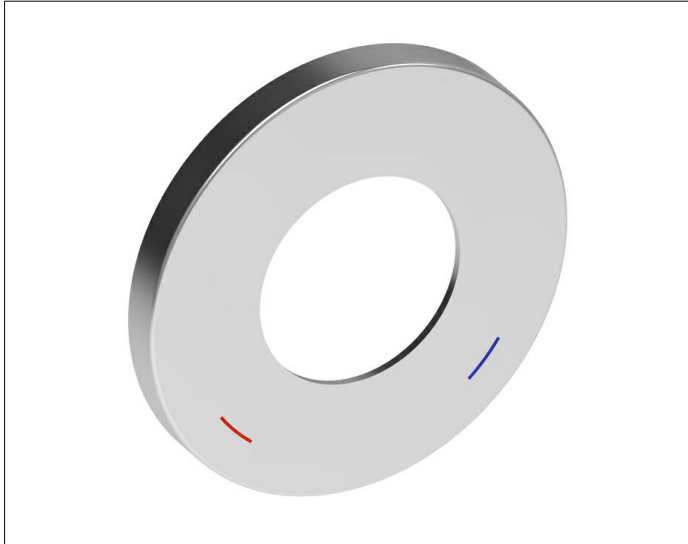

IXMO

59551130091 Decorative disc

PRODUCT

DRAWING

PRODUCT ATTRIBUTES

for single lever mixers,
105 mm, round, brass,
for installation between tiles and finish set

SURFACE

brushed black chrome

DIMENSION

D: 105 mm