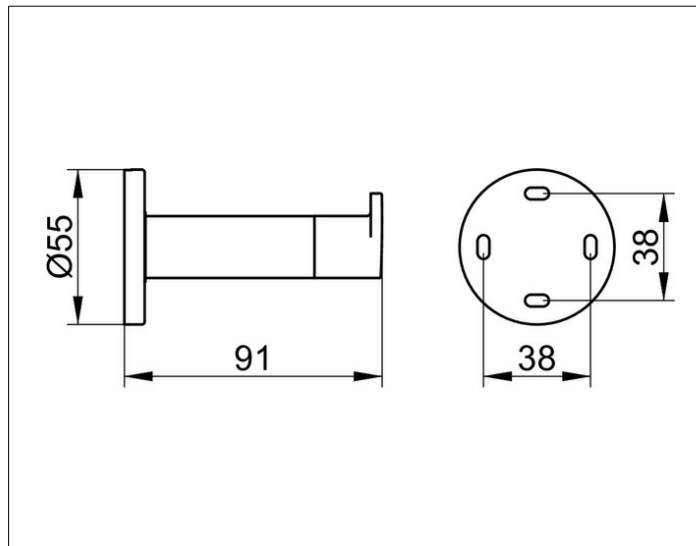

Plan

14911010000 Towel hook

PRODUCT

DRAWING

PRODUCT ATTRIBUTES

with door buffer, black

SURFACE

chrome-plated

DIMENSION

91 mm

SPECIFICATIONS

KEUCO PLAN towel hook 14911010000

Chrome-plated towel hook, in a stylish yet functional design

Buffer black ABS synthetic

Rosette Ø 55 mm

Easy to clean

Depth 91 mm

The towel hook is fitted with 2 hidden fixing points

incl. corrosion-free mounting material