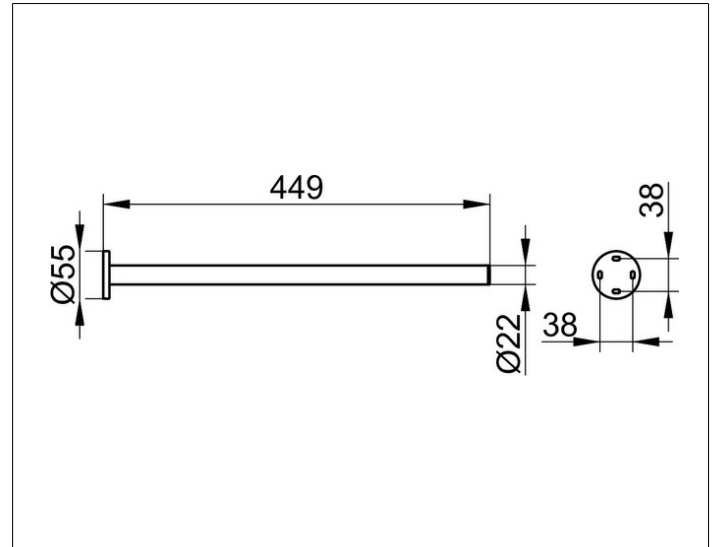

Plan
14920010000 Towel holder

PRODUCT

DRAWING

PRODUCT ATTRIBUTES

fixed

SURFACE

chrome-plated

DIMENSION

450 mm

NOTE

SPECIFICATIONS

KEUCO PLAN Towel holder, one arm, 14920010000
 high-gloss chrome-plated, towel holder, one arm,
 in an aesthetic, functional design,
 round tube, with flat end plug,
 one fixed round holding arm, antistatic,
 easy to clean,
 projection 450 mm, diameter 22 mm,
 disc diameter 55 mm, rosette thickness 7 mm,
 the towel holder is mounted concealed