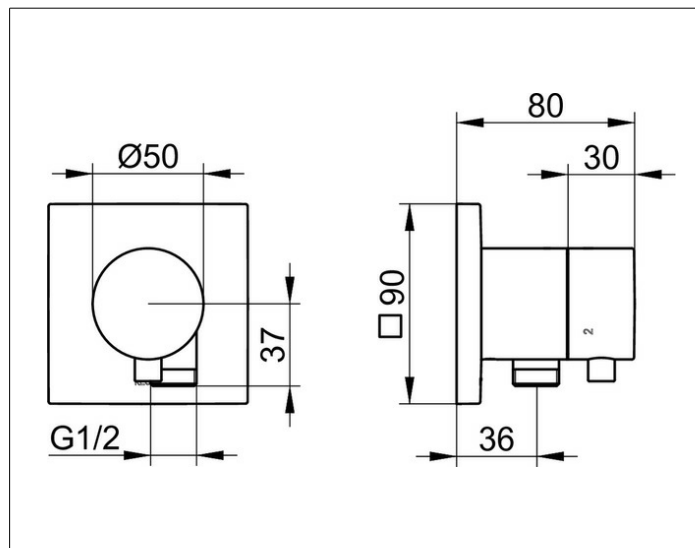

IXMO

59548011102 3-way diverter valve with wall outlet for shower hose DN 15

PRODUCT

DRAWING

PRODUCT ATTRIBUTES

Set complete with:
 handle, casing, rosette (square) and diverter valve,
 intrinsically safe against backflow,
 suitable for rough part no. 59548 000170

SURFACE

chrome-plated

DIMENSION

IXMO Comfort, eckig

SPECIFICATIONS

KEUCO IXMO 3-way diverter valve
 with wall outlet for shower hose DN 15, 59548011102
 chrome-plated 3-way diverter valve, IXMO Comfort lever
 with square rosette,
 freely positionable, with backflow preventer,
 installation depth 80 - 110 mm,
 with adjustment facilities whilst assembling,
 for handle and rosette, with hose connection G 1/2 inch,
 rosette 90 x 90 mm, 10 mm thick,
 total depth 80 mm,
 set complete with handle, sleeve, rosette (round)
 and diverter valve,
 suitable for rough part no. 59548000170