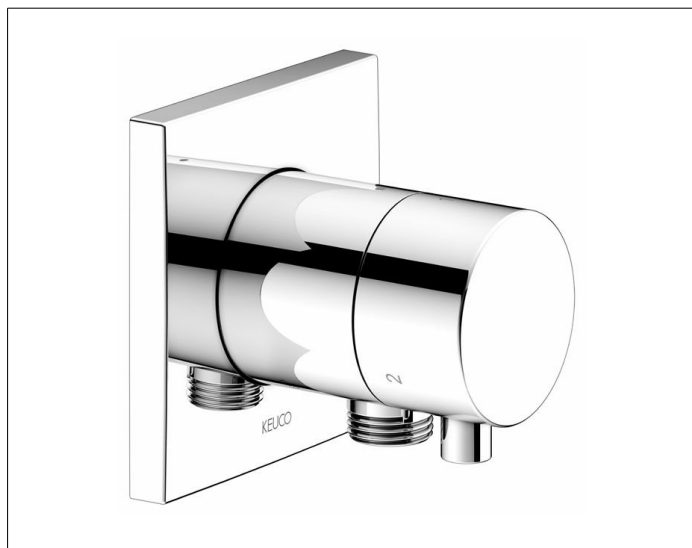

IXMO

59548011102 3-way diverter valve with wall outlet for shower hose DN 15

PRODUCT

DRAWING

PRODUCT ATTRIBUTES

Set complete with:
 handle, casing, rosette (square) and diverter valve,
 intrinsically safe against backflow,
 suitable for rough part no. 59548 000170

SURFACE

chrome-plated

DIMENSION

IXMO Comfort, eckig

SPECIFICATIONS

KEUCO IXMO 3-way diverter valve
 with wall outlet for shower hose DN 15, 59548011102
 chrome-plated 3-way diverter valve, IXMO Comfort lever
 with square rosette,
 freely positionable, with backflow preventer,
 installation depth 80 - 110 mm,
 with adjustment facilities whilst assembling,
 for handle and rosette, with hose connection G 1/2 inch,
 rosette 90 x 90 mm, 10 mm thick,
 total depth 80 mm,
 set complete with handle, sleeve, rosette (round)
 and diverter valve,
 suitable for rough part no. 59548000170